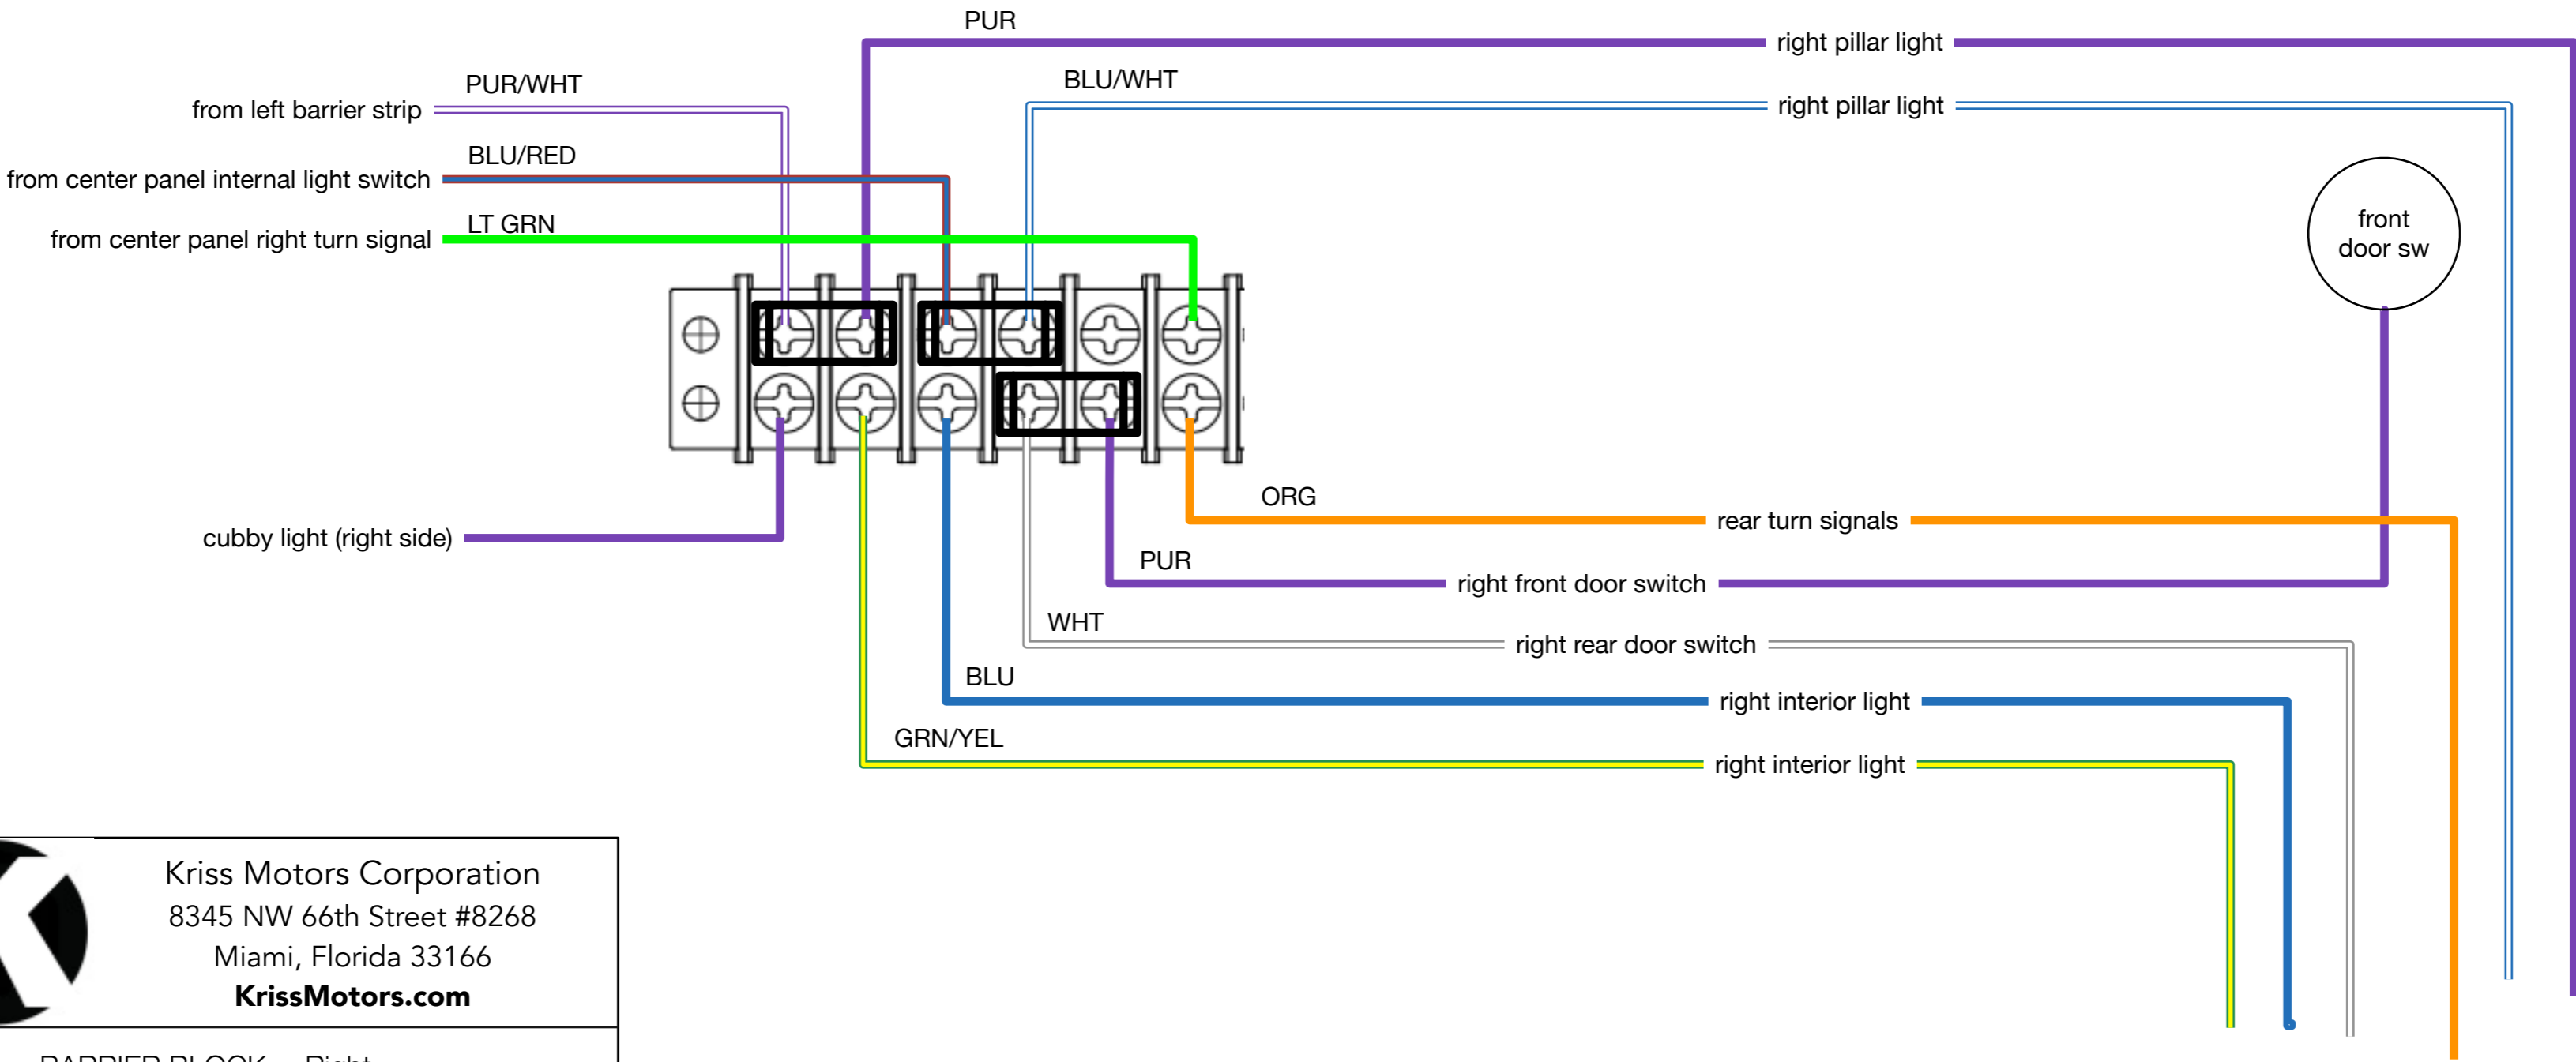

### RIGHT SIDE BARRIER STRIP

**6 wires through right rocker panel (excludes DIN head unit)**

	Kriss Motors Corporation 8345 NW 66th Street #8268 Miami, Florida 33166 <b>KrissMotors.com</b>
	TITLE    BARRIER BLOCK    Right DATE     06/03/15

# 15 wires through left firewall

**Alpine setup interlock**  
 To enter audio setup:  
 1. turn ACC power on (lights off)  
 2. press brake pedal  
 3. toggle the interlock switch ON-OFF under the dash twice

clock

Lucas  
33550  
steering  
column

O/D  
switch

horn  
sw

RED/WHT

YEL Alpine 21

center gauge panel

YEL/BLU Alpine 17