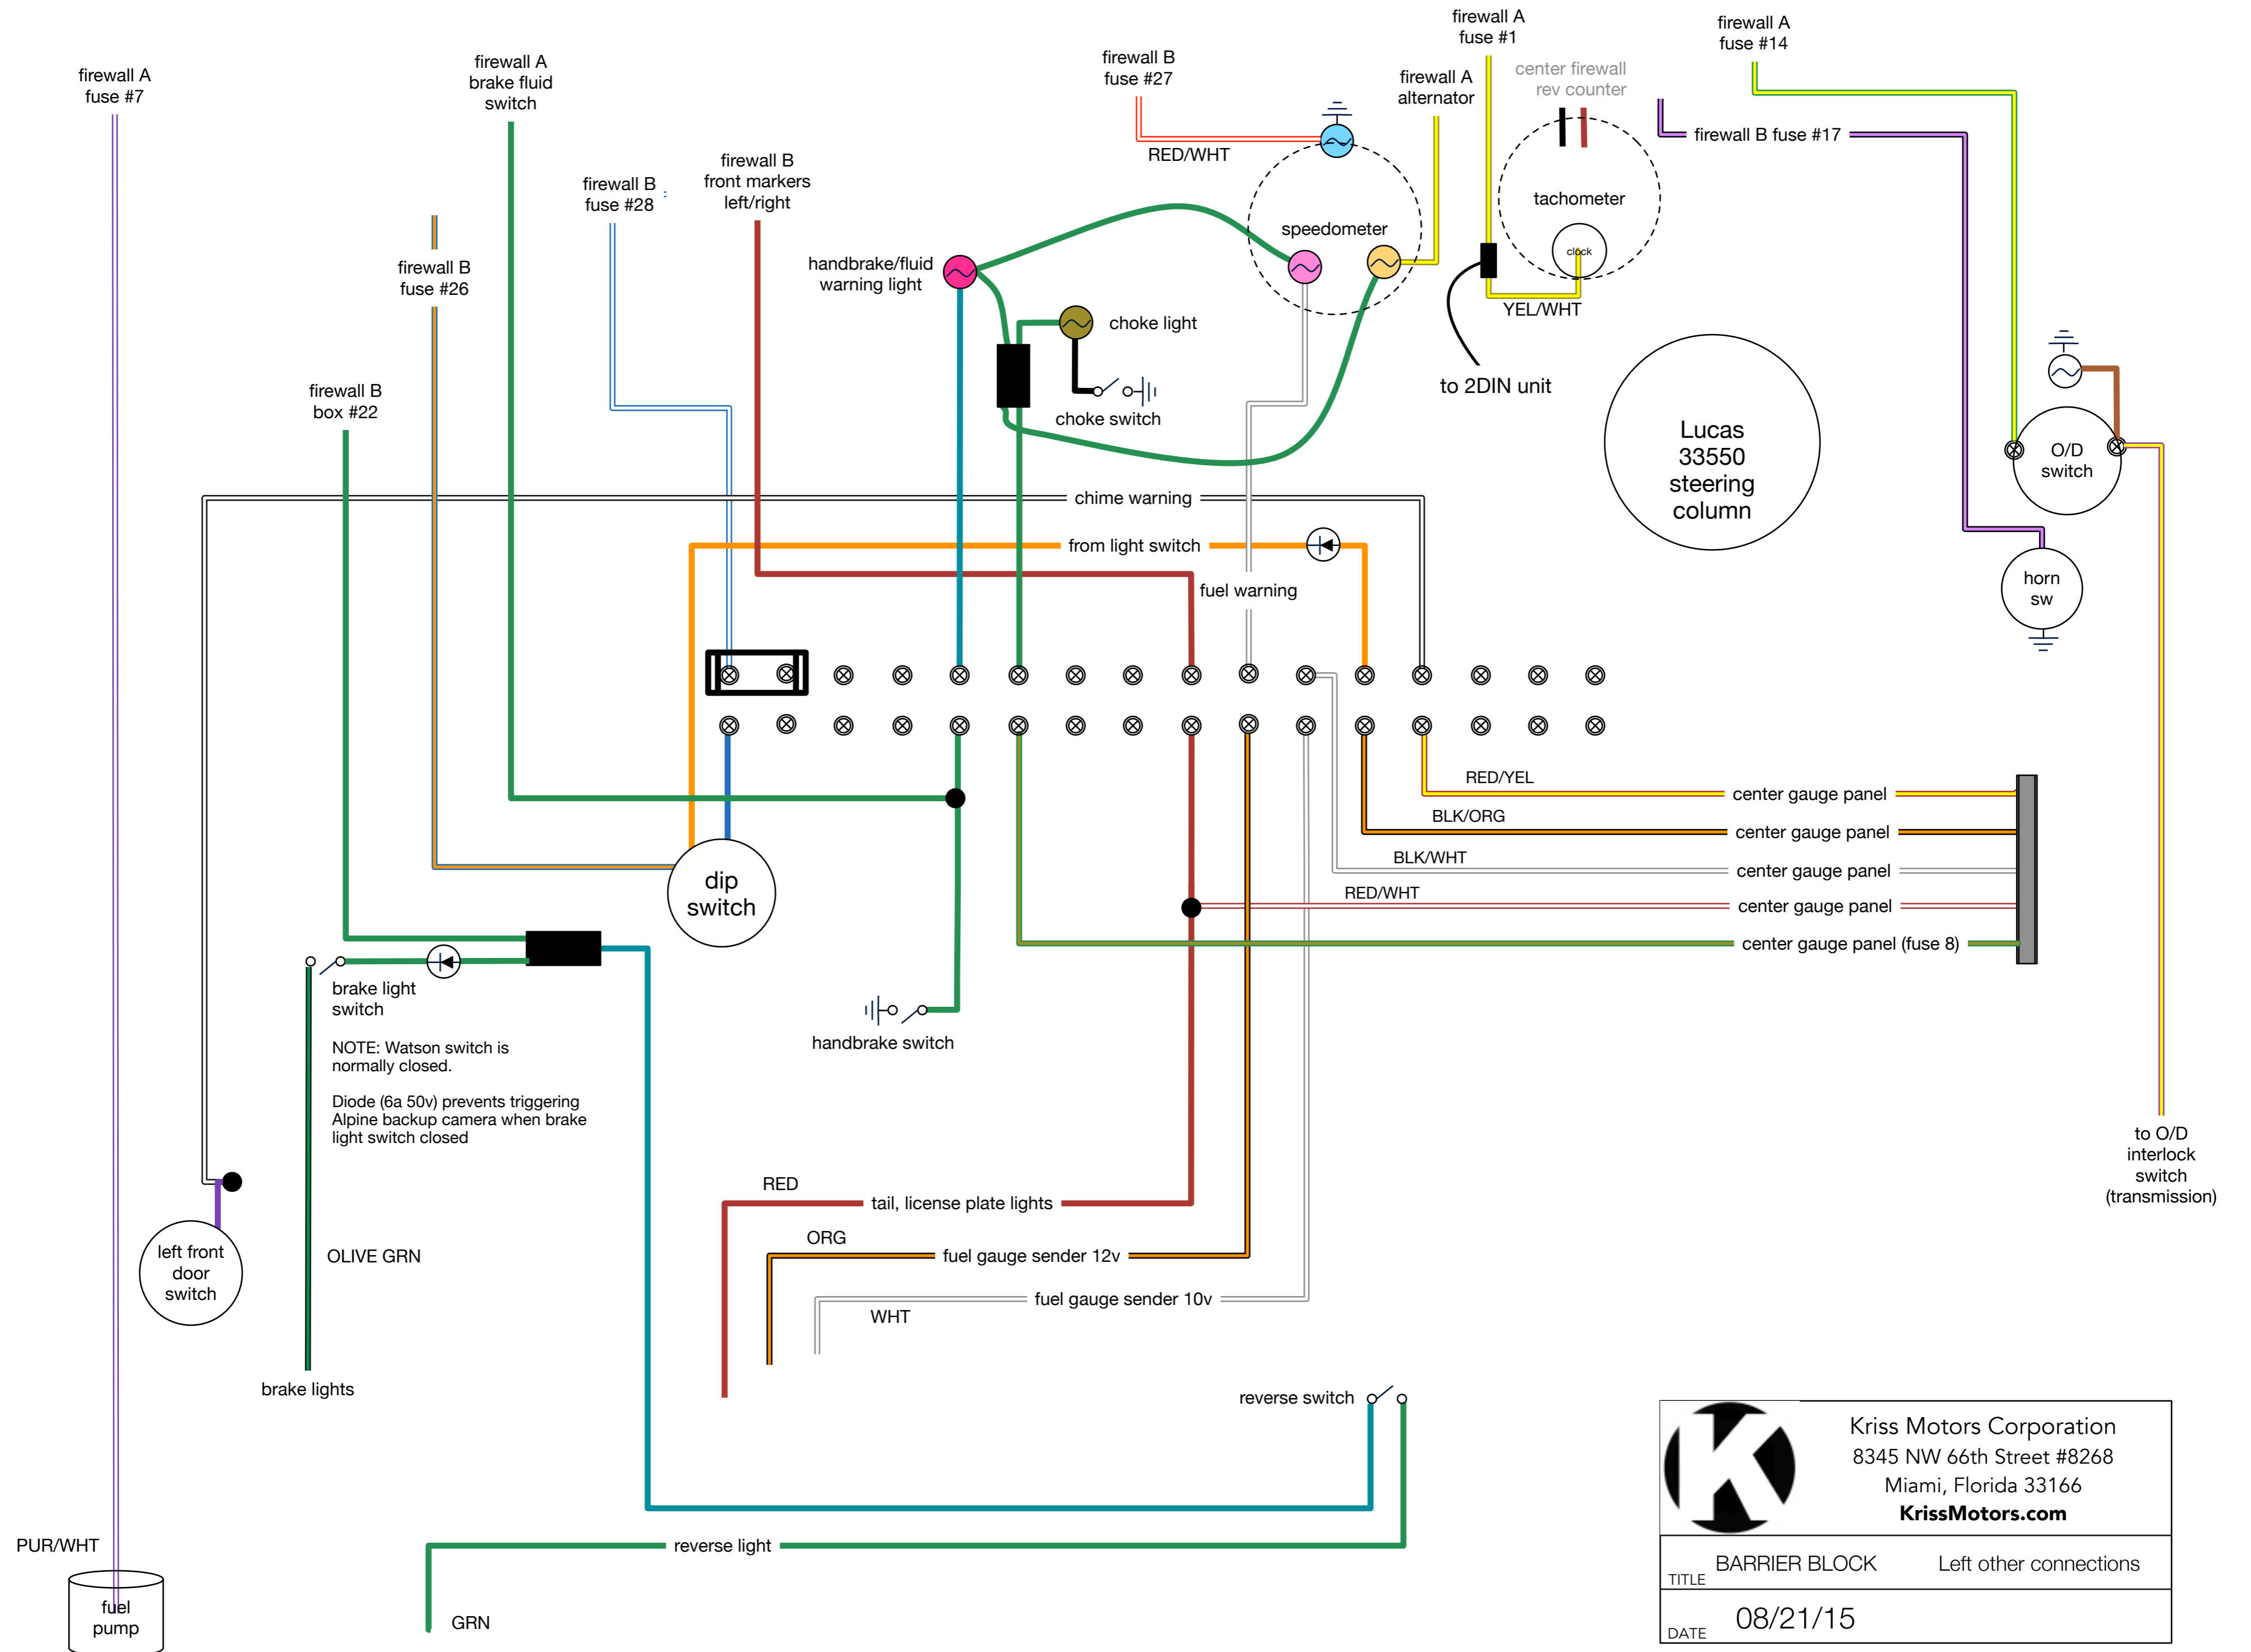

15 wires through left firewall

K Kriss Motors Corporation
8345 NW 66th Street #8268
Miami, Florida 33166
KrissMotors.com

TITLE: BARRIER BLOCK Left other connections
DATE: 08/21/15