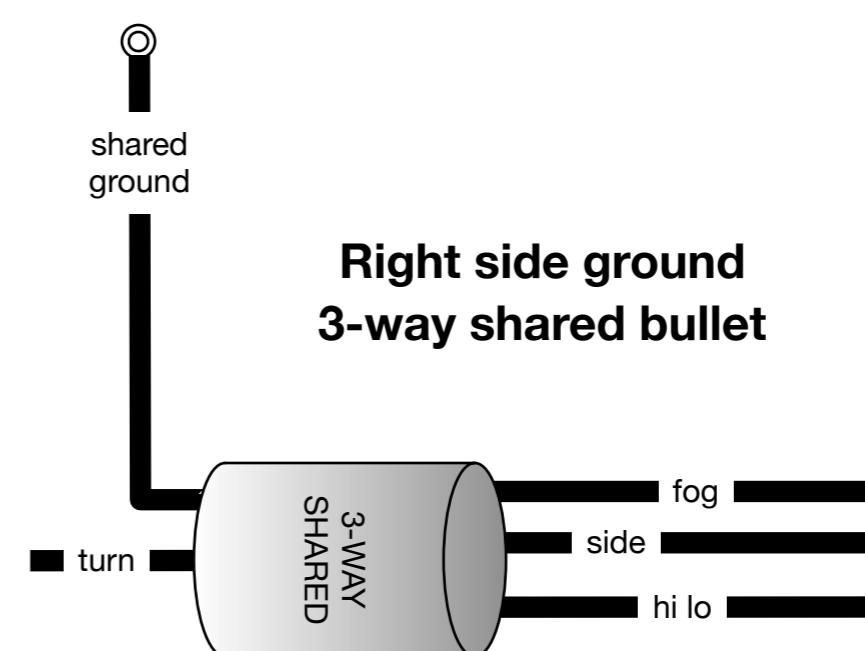

Three 4-gang barrier terminal blocks - front lights, horn

	Kriss Motors Corporation 8345 NW 66th Street #8268 Miami, Florida 33166 KrissMotors.com	
	TITLE	BARRIER BLOCK Left engine bay
DATE	06/03/15