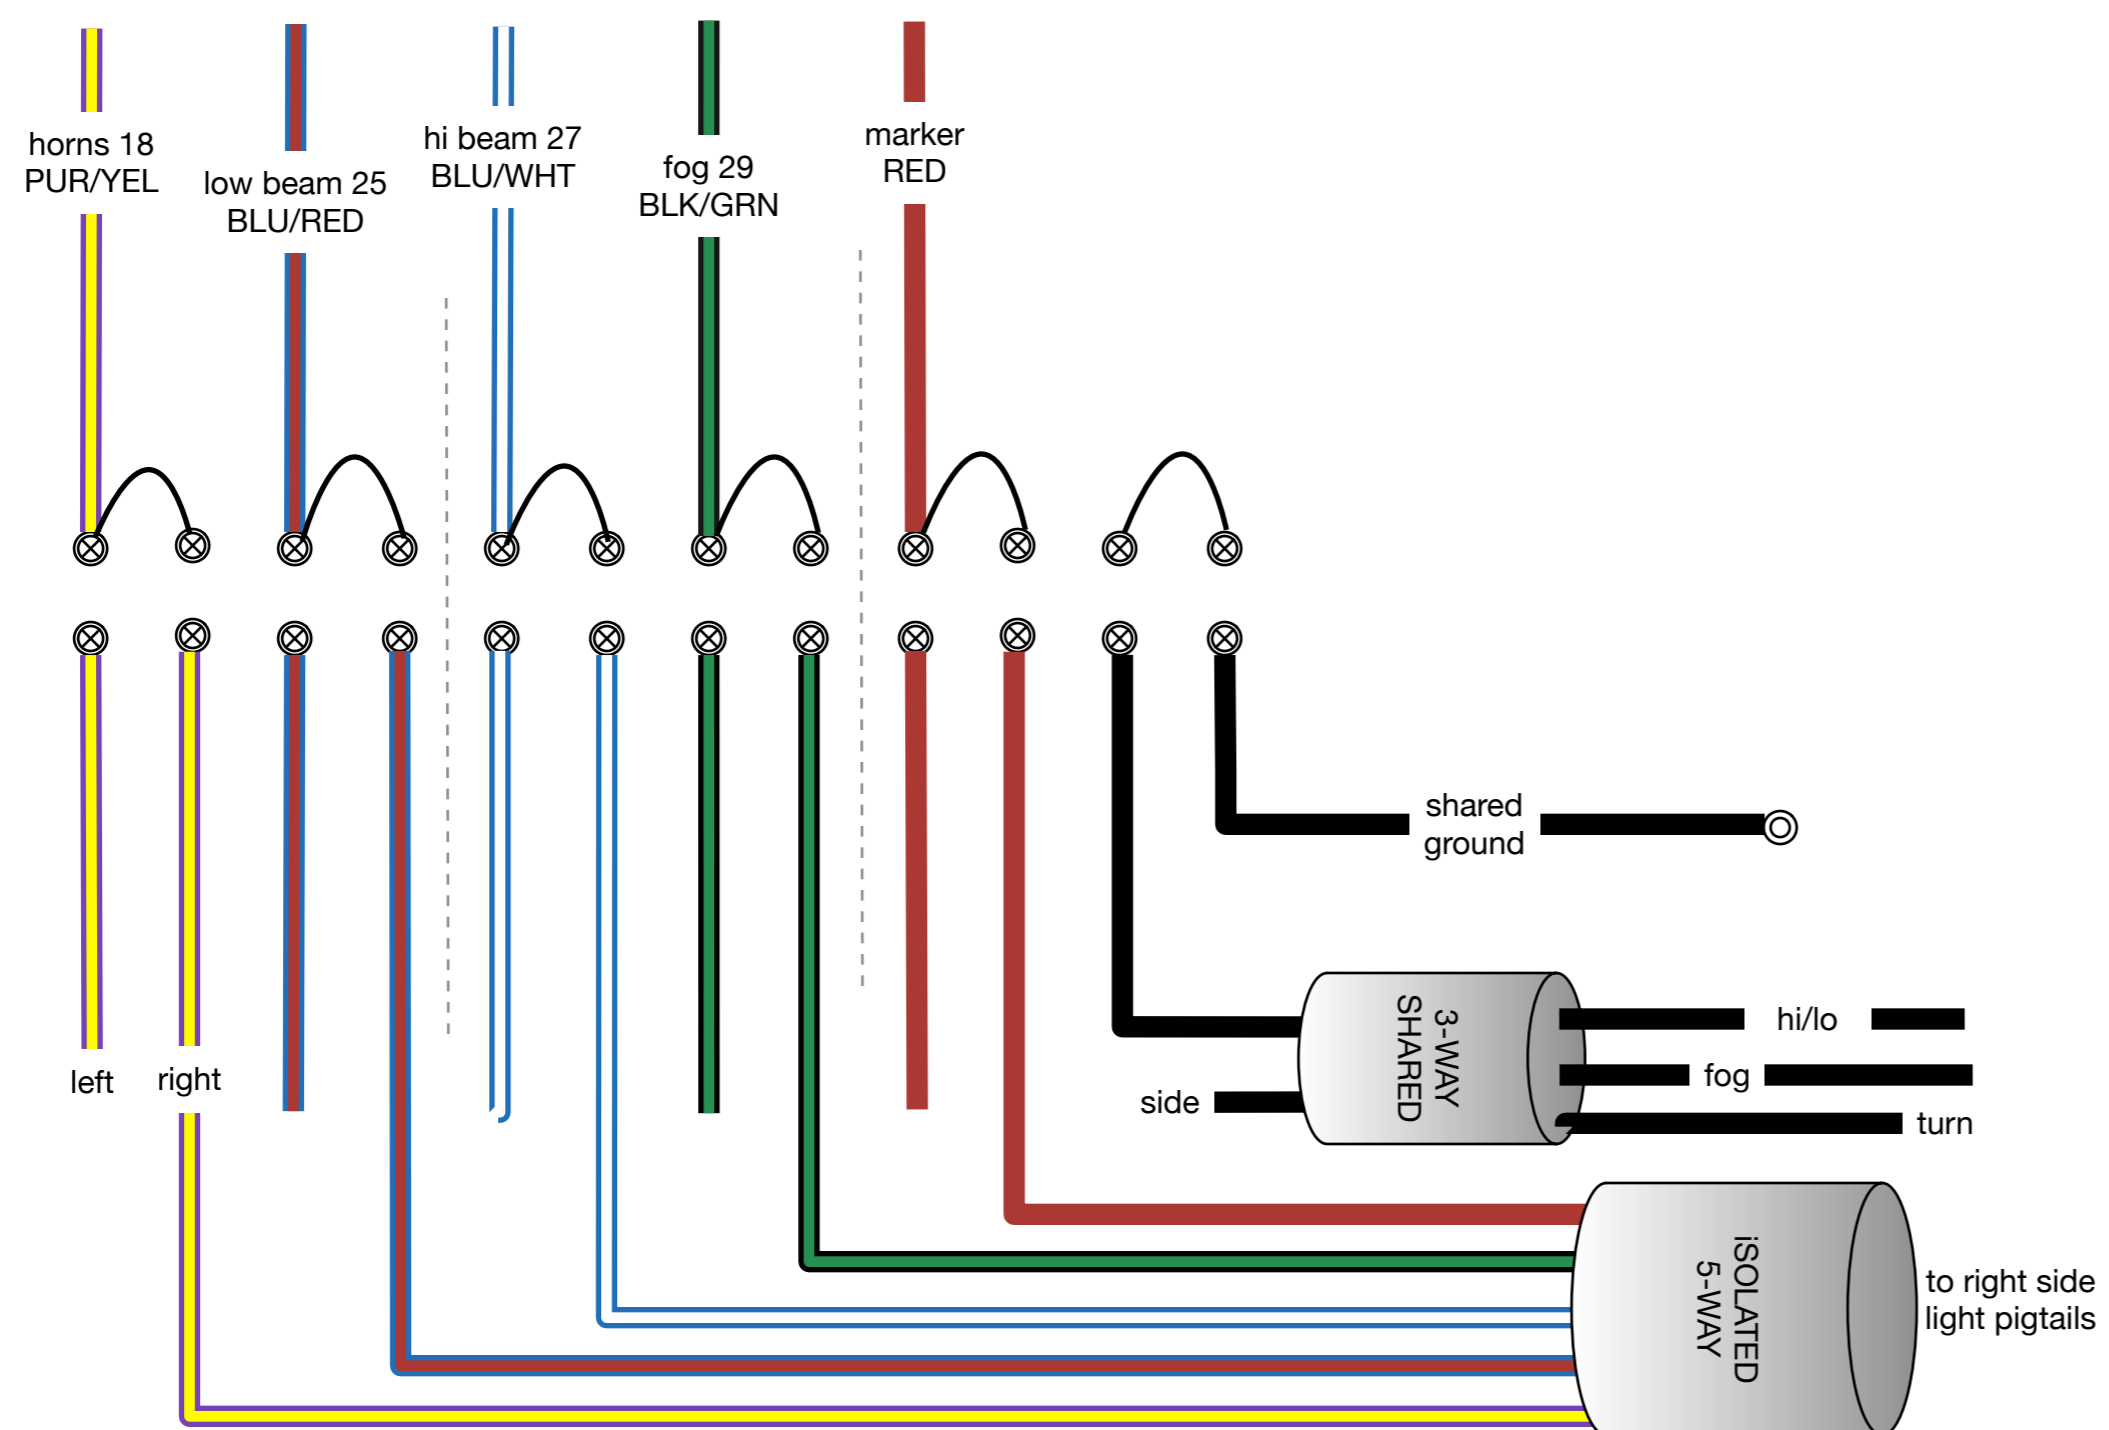

### RIGHT SIDE BARRIER STRIP

**6 wires through right rocker panel  
(excludes DIN head unit)**

	Kriss Motors Corporation 8345 NW 66th Street #8268 Miami, Florida 33166 <b>KrissMotors.com</b>
	TITLE    BARRIER BLOCK    Right DATE      06/03/15

**K** Kriss Motors Corporation  
 8345 NW 66th Street #8268  
 Miami, Florida 33166  
**KrissMotors.com**

TITLE: BARRIER BLOCK Left other connections  
 DATE: 08/21/15

15 wires through left firewall

	Kriss Motors Corporation 8345 NW 66th Street #8268 Miami, Florida 33166 <b>KrissMotors.com</b>	
	TITLE	BARRIER BLOCK Left Interior lights
DATE	06/03/15	

### Three 4-gang barrier terminal blocks - front lights, horn

	Kriss Motors Corporation 8345 NW 66th Street #8268 Miami, Florida 33166 <b>KrissMotors.com</b>	
	TITLE	BARRIER BLOCK Left engine bay
DATE	06/03/15	