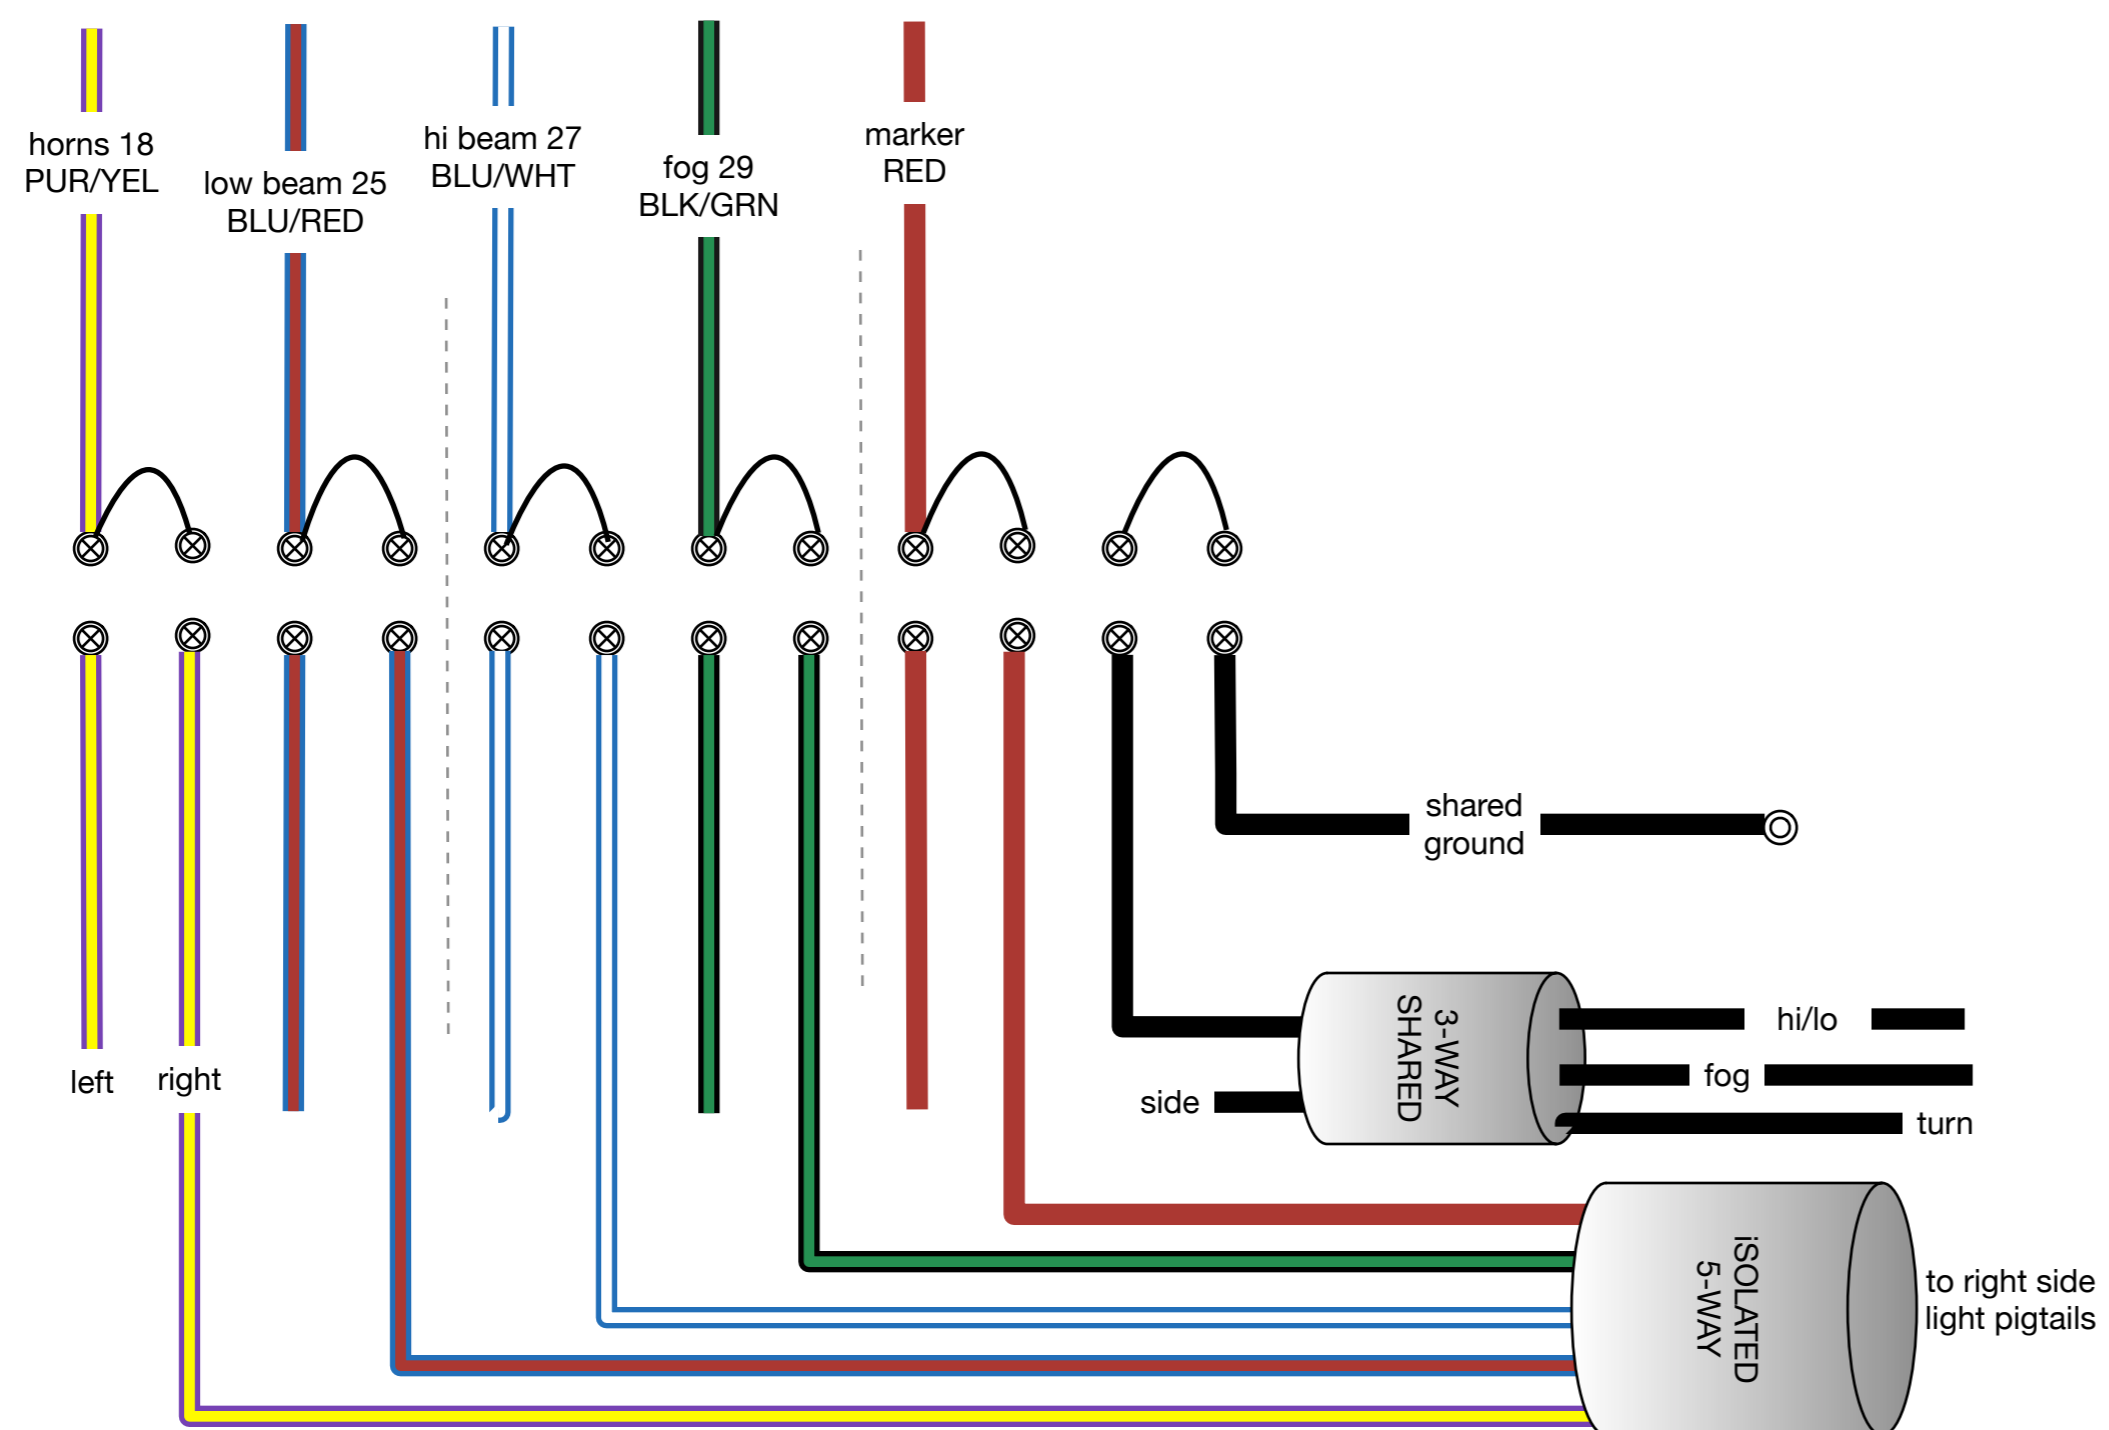

**K** Kriss Motors Corporation  
 8345 NW 66th Street #8268  
 Miami, Florida 33166  
**KrissMotors.com**

TITLE: BARRIER BLOCK Left other connections  
 DATE: 08/21/15

15 wires through left firewall

 Kriss Motors Corporation  
 8345 NW 66th Street #8268  
 Miami, Florida 33166  
**KrissMotors.com**

### Three 4-gang barrier terminal blocks - front lights, horn

	Kriss Motors Corporation 8345 NW 66th Street #8268 Miami, Florida 33166 <b>KrissMotors.com</b>	
	TITLE	BARRIER BLOCK Left engine bay
DATE	06/03/15	

# 15 wires through left firewall

**Alpine setup interlock**  
 To enter audio setup:  
 1. turn ACC power on (lights off)  
 2. press brake pedal  
 3. toggle the interlock switch ON-OFF under the dash twice

clock

Lucas  
33550  
steering  
column

O/D  
switch

horn  
sw

RED/WHT

YEL Alpine 21

center gauge panel

YEL/BLU Alpine 17