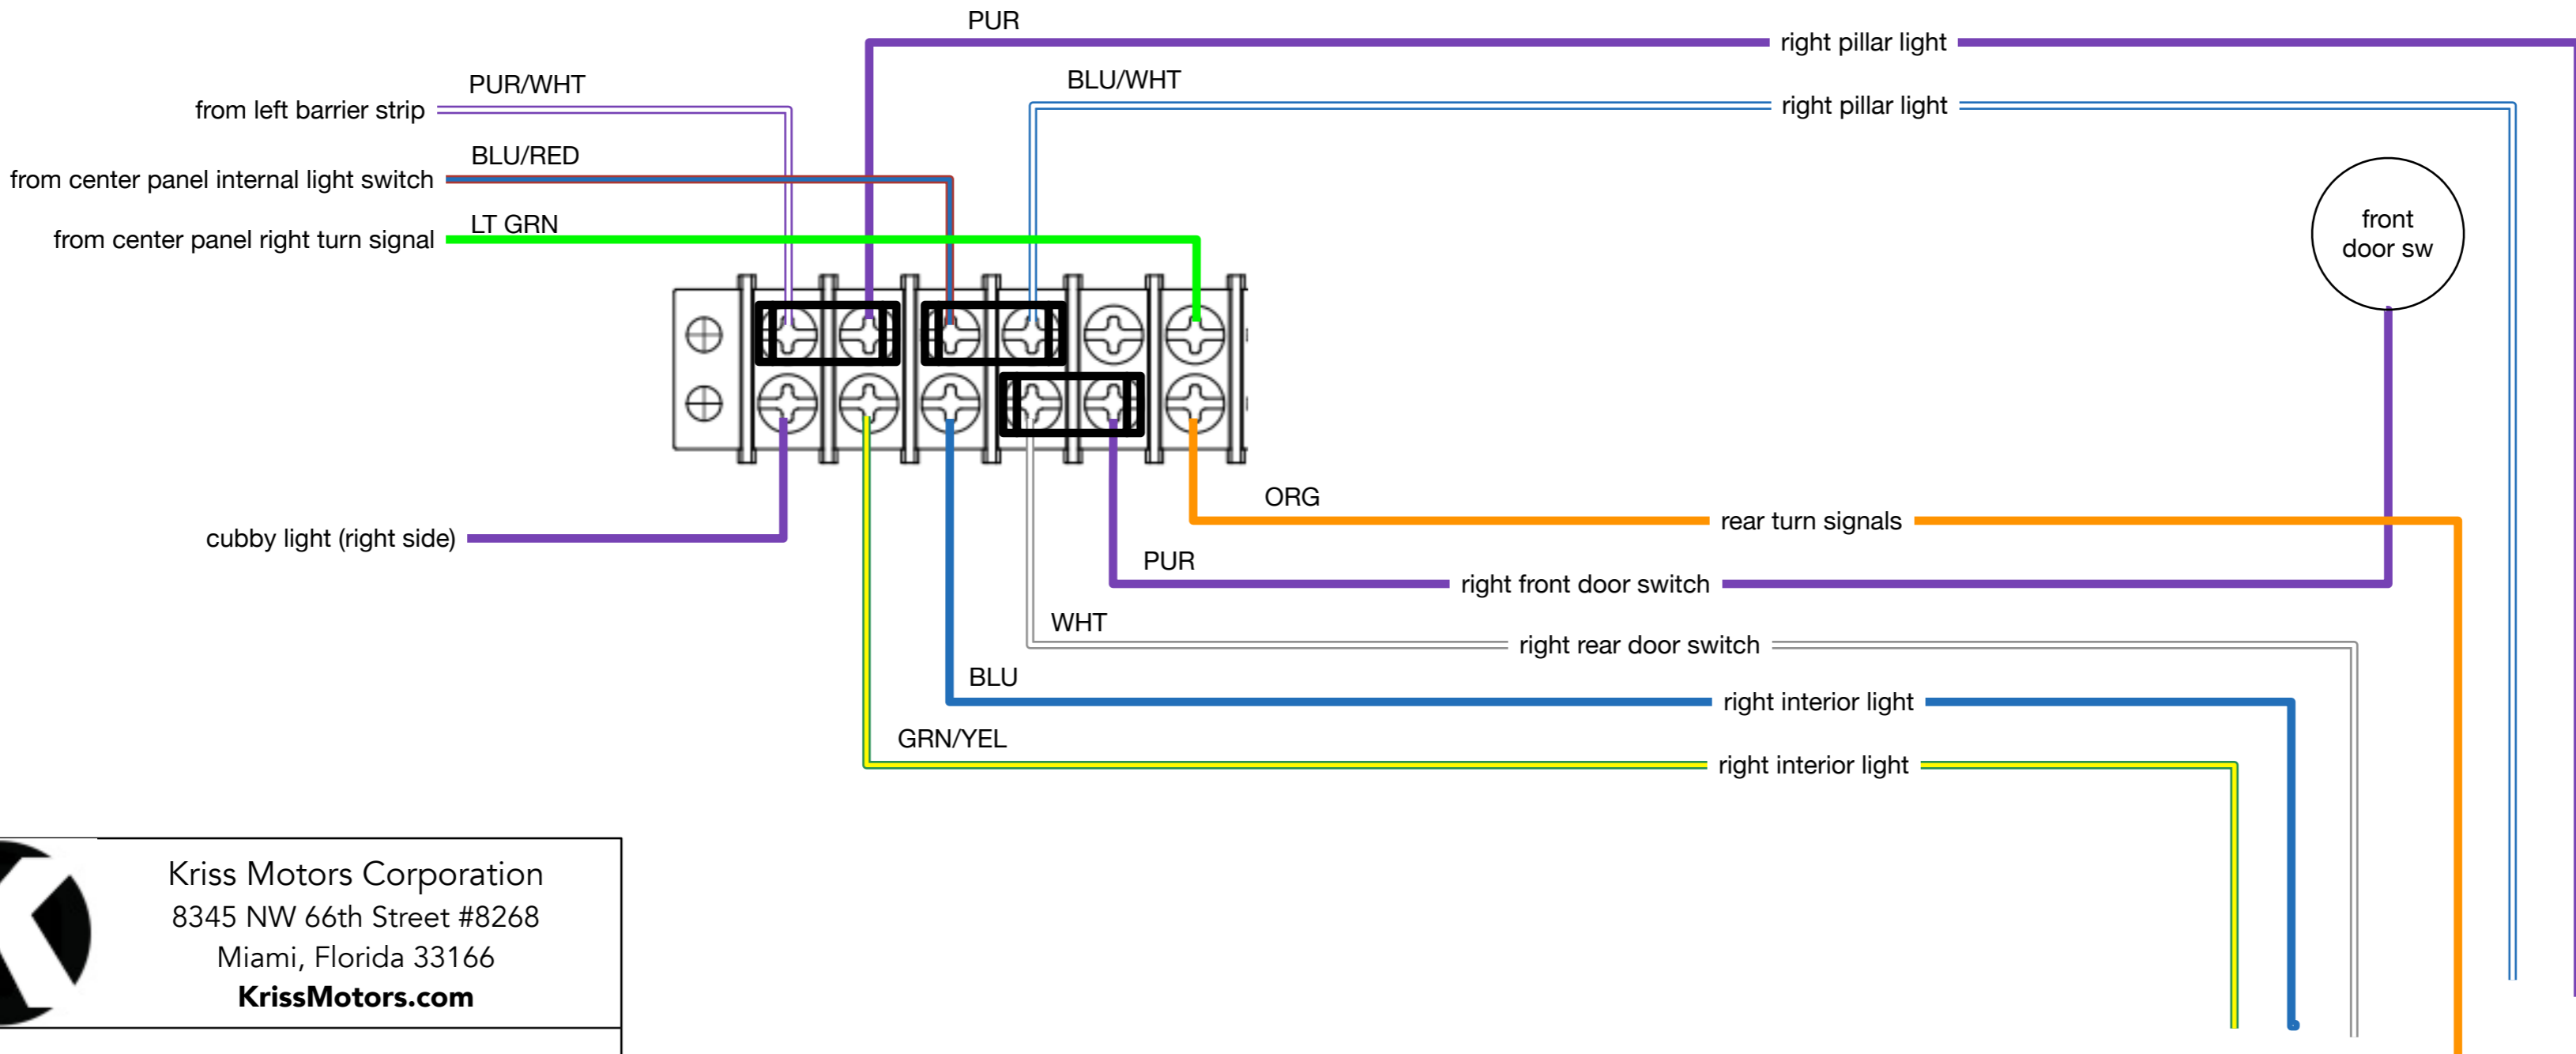

### RIGHT SIDE BARRIER STRIP

**6 wires through right rocker panel  
(excludes DIN head unit)**

	Kriss Motors Corporation 8345 NW 66th Street #8268 Miami, Florida 33166 <b>KrissMotors.com</b>
	TITLE    BARRIER BLOCK    Right DATE      06/03/15

15 wires through left firewall

	Kriss Motors Corporation 8345 NW 66th Street #8268 Miami, Florida 33166 <b>KrissMotors.com</b>	
	BARRIER BLOCK TITLE	Left turn signals
DATE	07/02/15	

**15 wires through left firewall**

### Three 4-gang barrier terminal blocks - front lights, horn

	Kriss Motors Corporation 8345 NW 66th Street #8268 Miami, Florida 33166 <b>KrissMotors.com</b>	
	TITLE	BARRIER BLOCK Left engine bay
DATE	06/03/15	