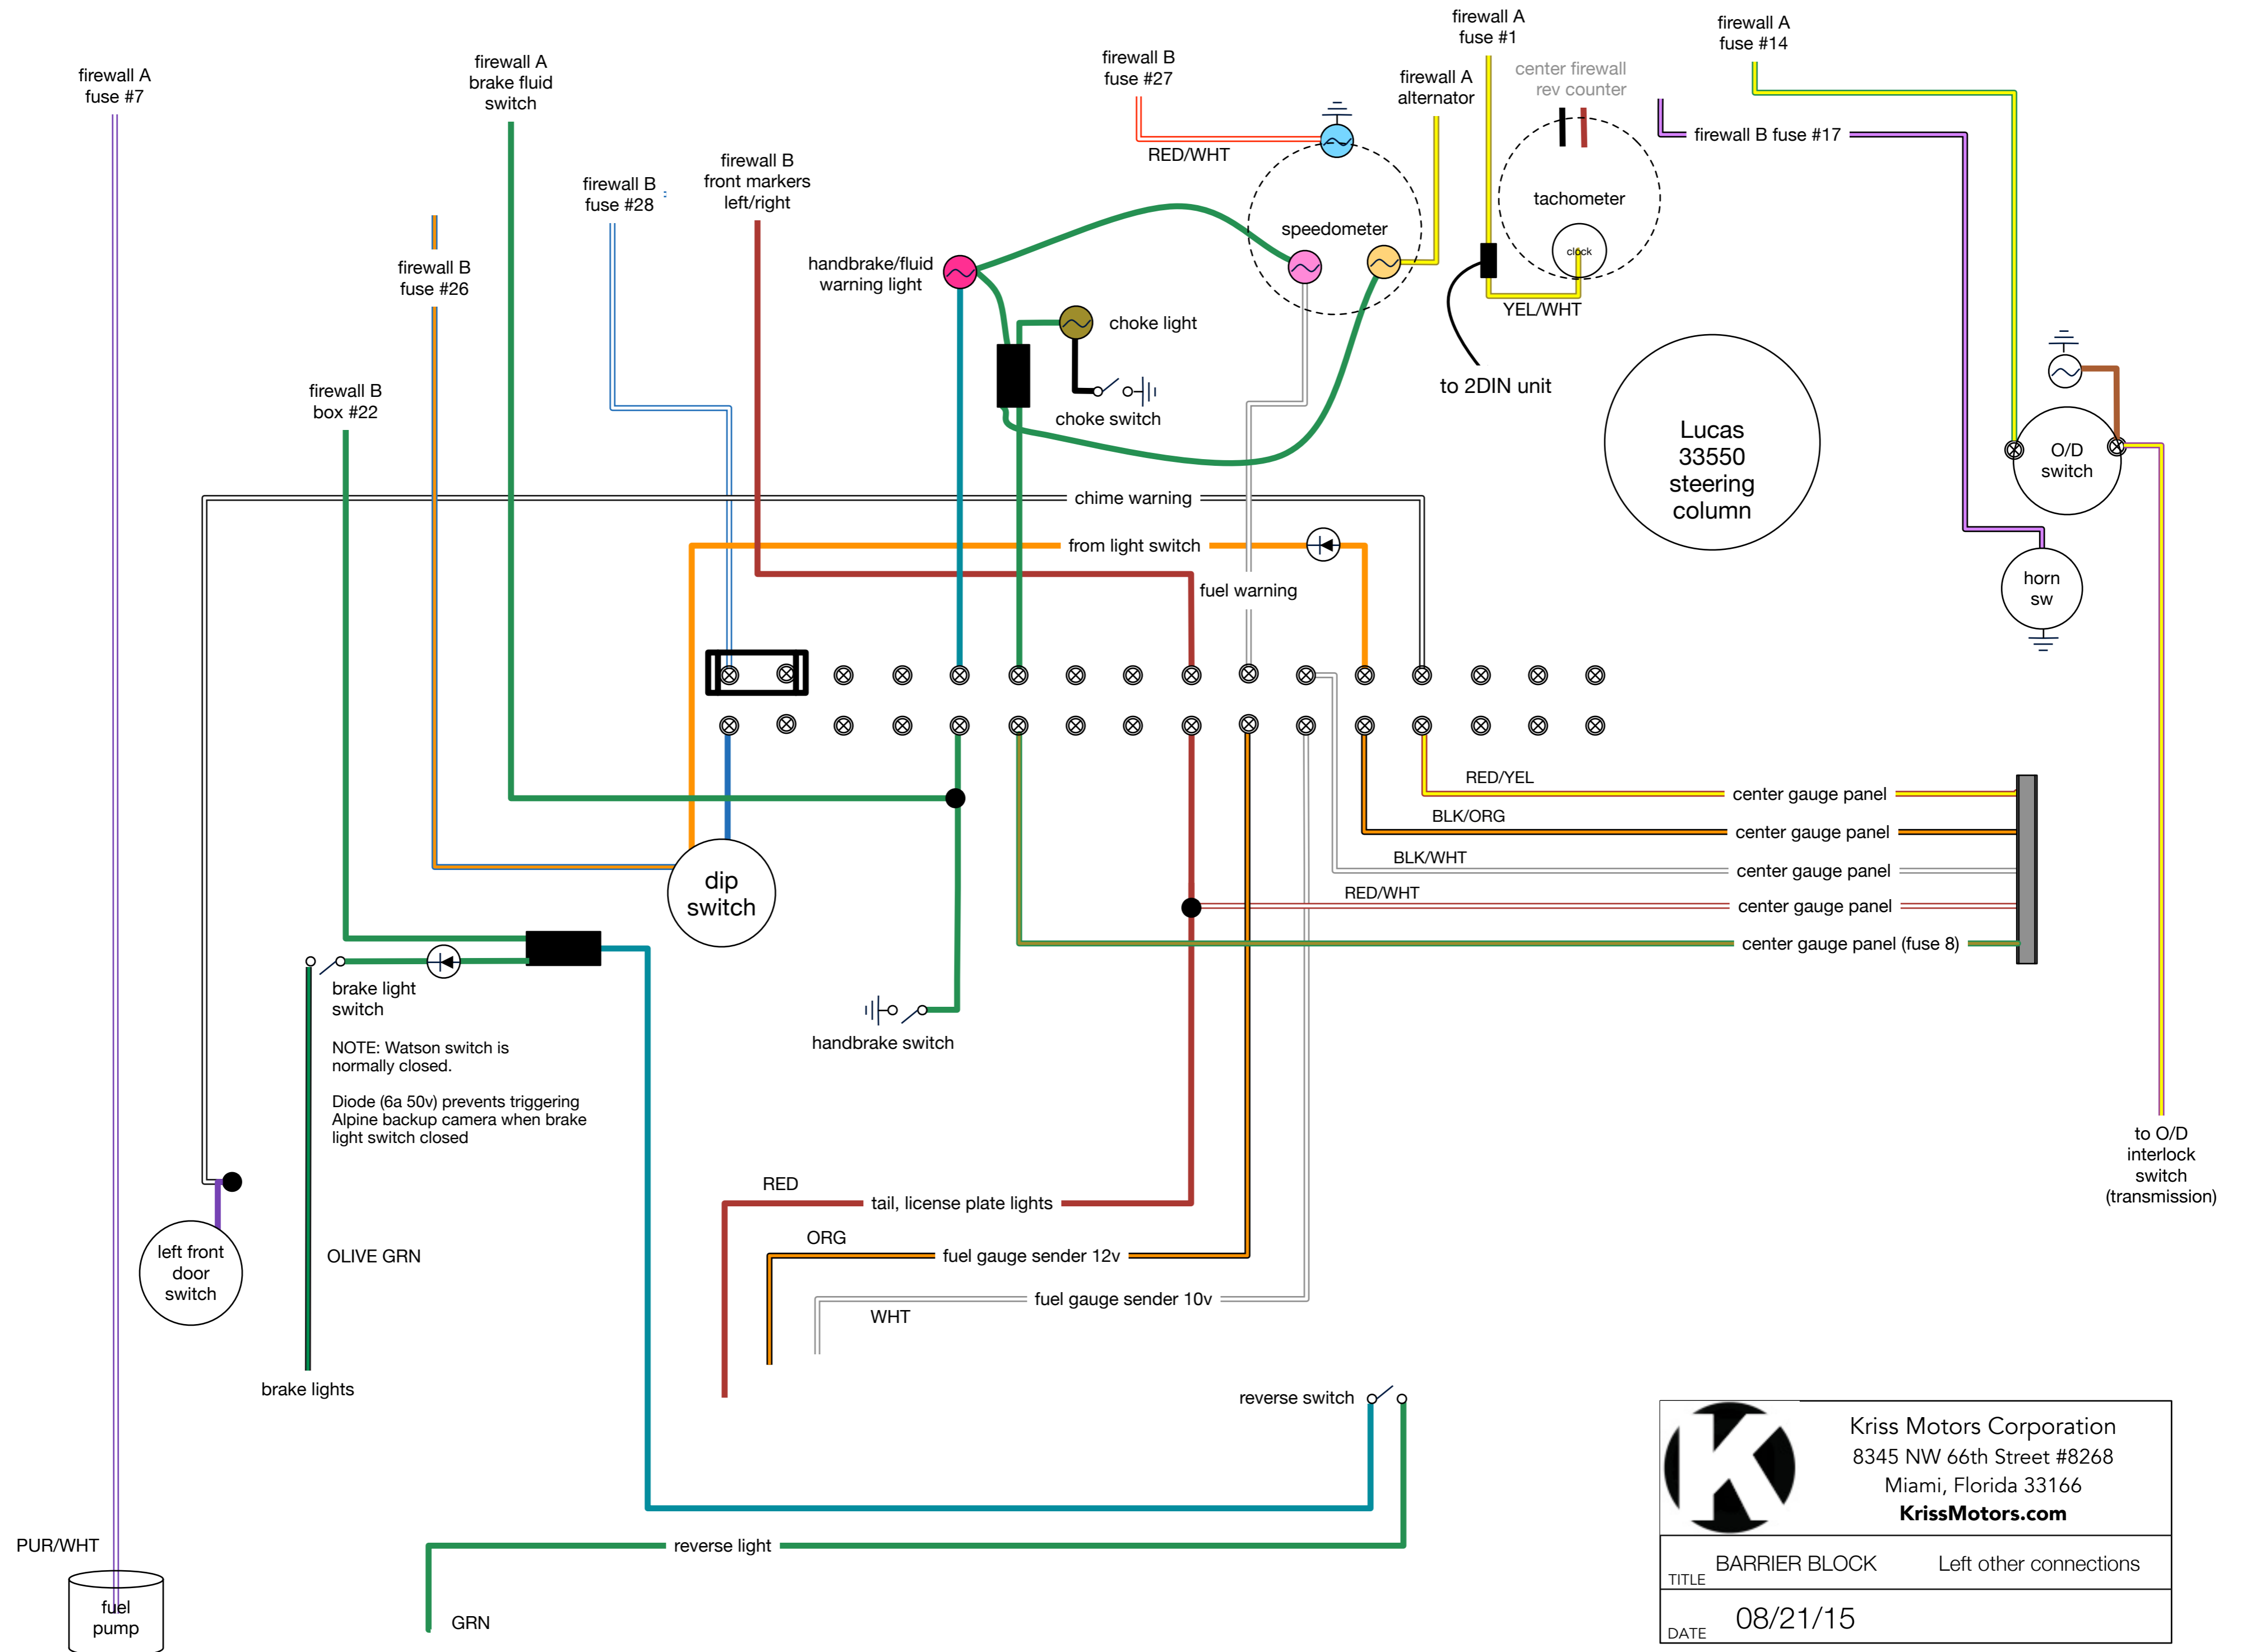

### RIGHT SIDE BARRIER STRIP

**6 wires through right rocker panel  
(excludes DIN head unit)**

	Kriss Motors Corporation 8345 NW 66th Street #8268 Miami, Florida 33166 <b>KrissMotors.com</b>
	TITLE    BARRIER BLOCK    Right DATE      06/03/15

15 wires through left firewall

	Kriss Motors Corporation 8345 NW 66th Street #8268 Miami, Florida 33166 <b>KrissMotors.com</b>	
	BARRIER BLOCK TITLE	Left turn signals
DATE	07/02/15	

**15 wires through left firewall**

**K** Kriss Motors Corporation  
 8345 NW 66th Street #8268  
 Miami, Florida 33166  
**KrissMotors.com**

TITLE: BARRIER BLOCK Left other connections  
 DATE: 08/21/15

15 wires through left firewall

	Kriss Motors Corporation 8345 NW 66th Street #8268 Miami, Florida 33166 <b>KrissMotors.com</b>	
	TITLE	BARRIER BLOCK Left Interior lights
DATE	06/03/15	

### Three 4-gang barrier terminal blocks - front lights, horn

	Kriss Motors Corporation 8345 NW 66th Street #8268 Miami, Florida 33166 <b>KrissMotors.com</b>	
	TITLE	BARRIER BLOCK Left engine bay
DATE	06/03/15	