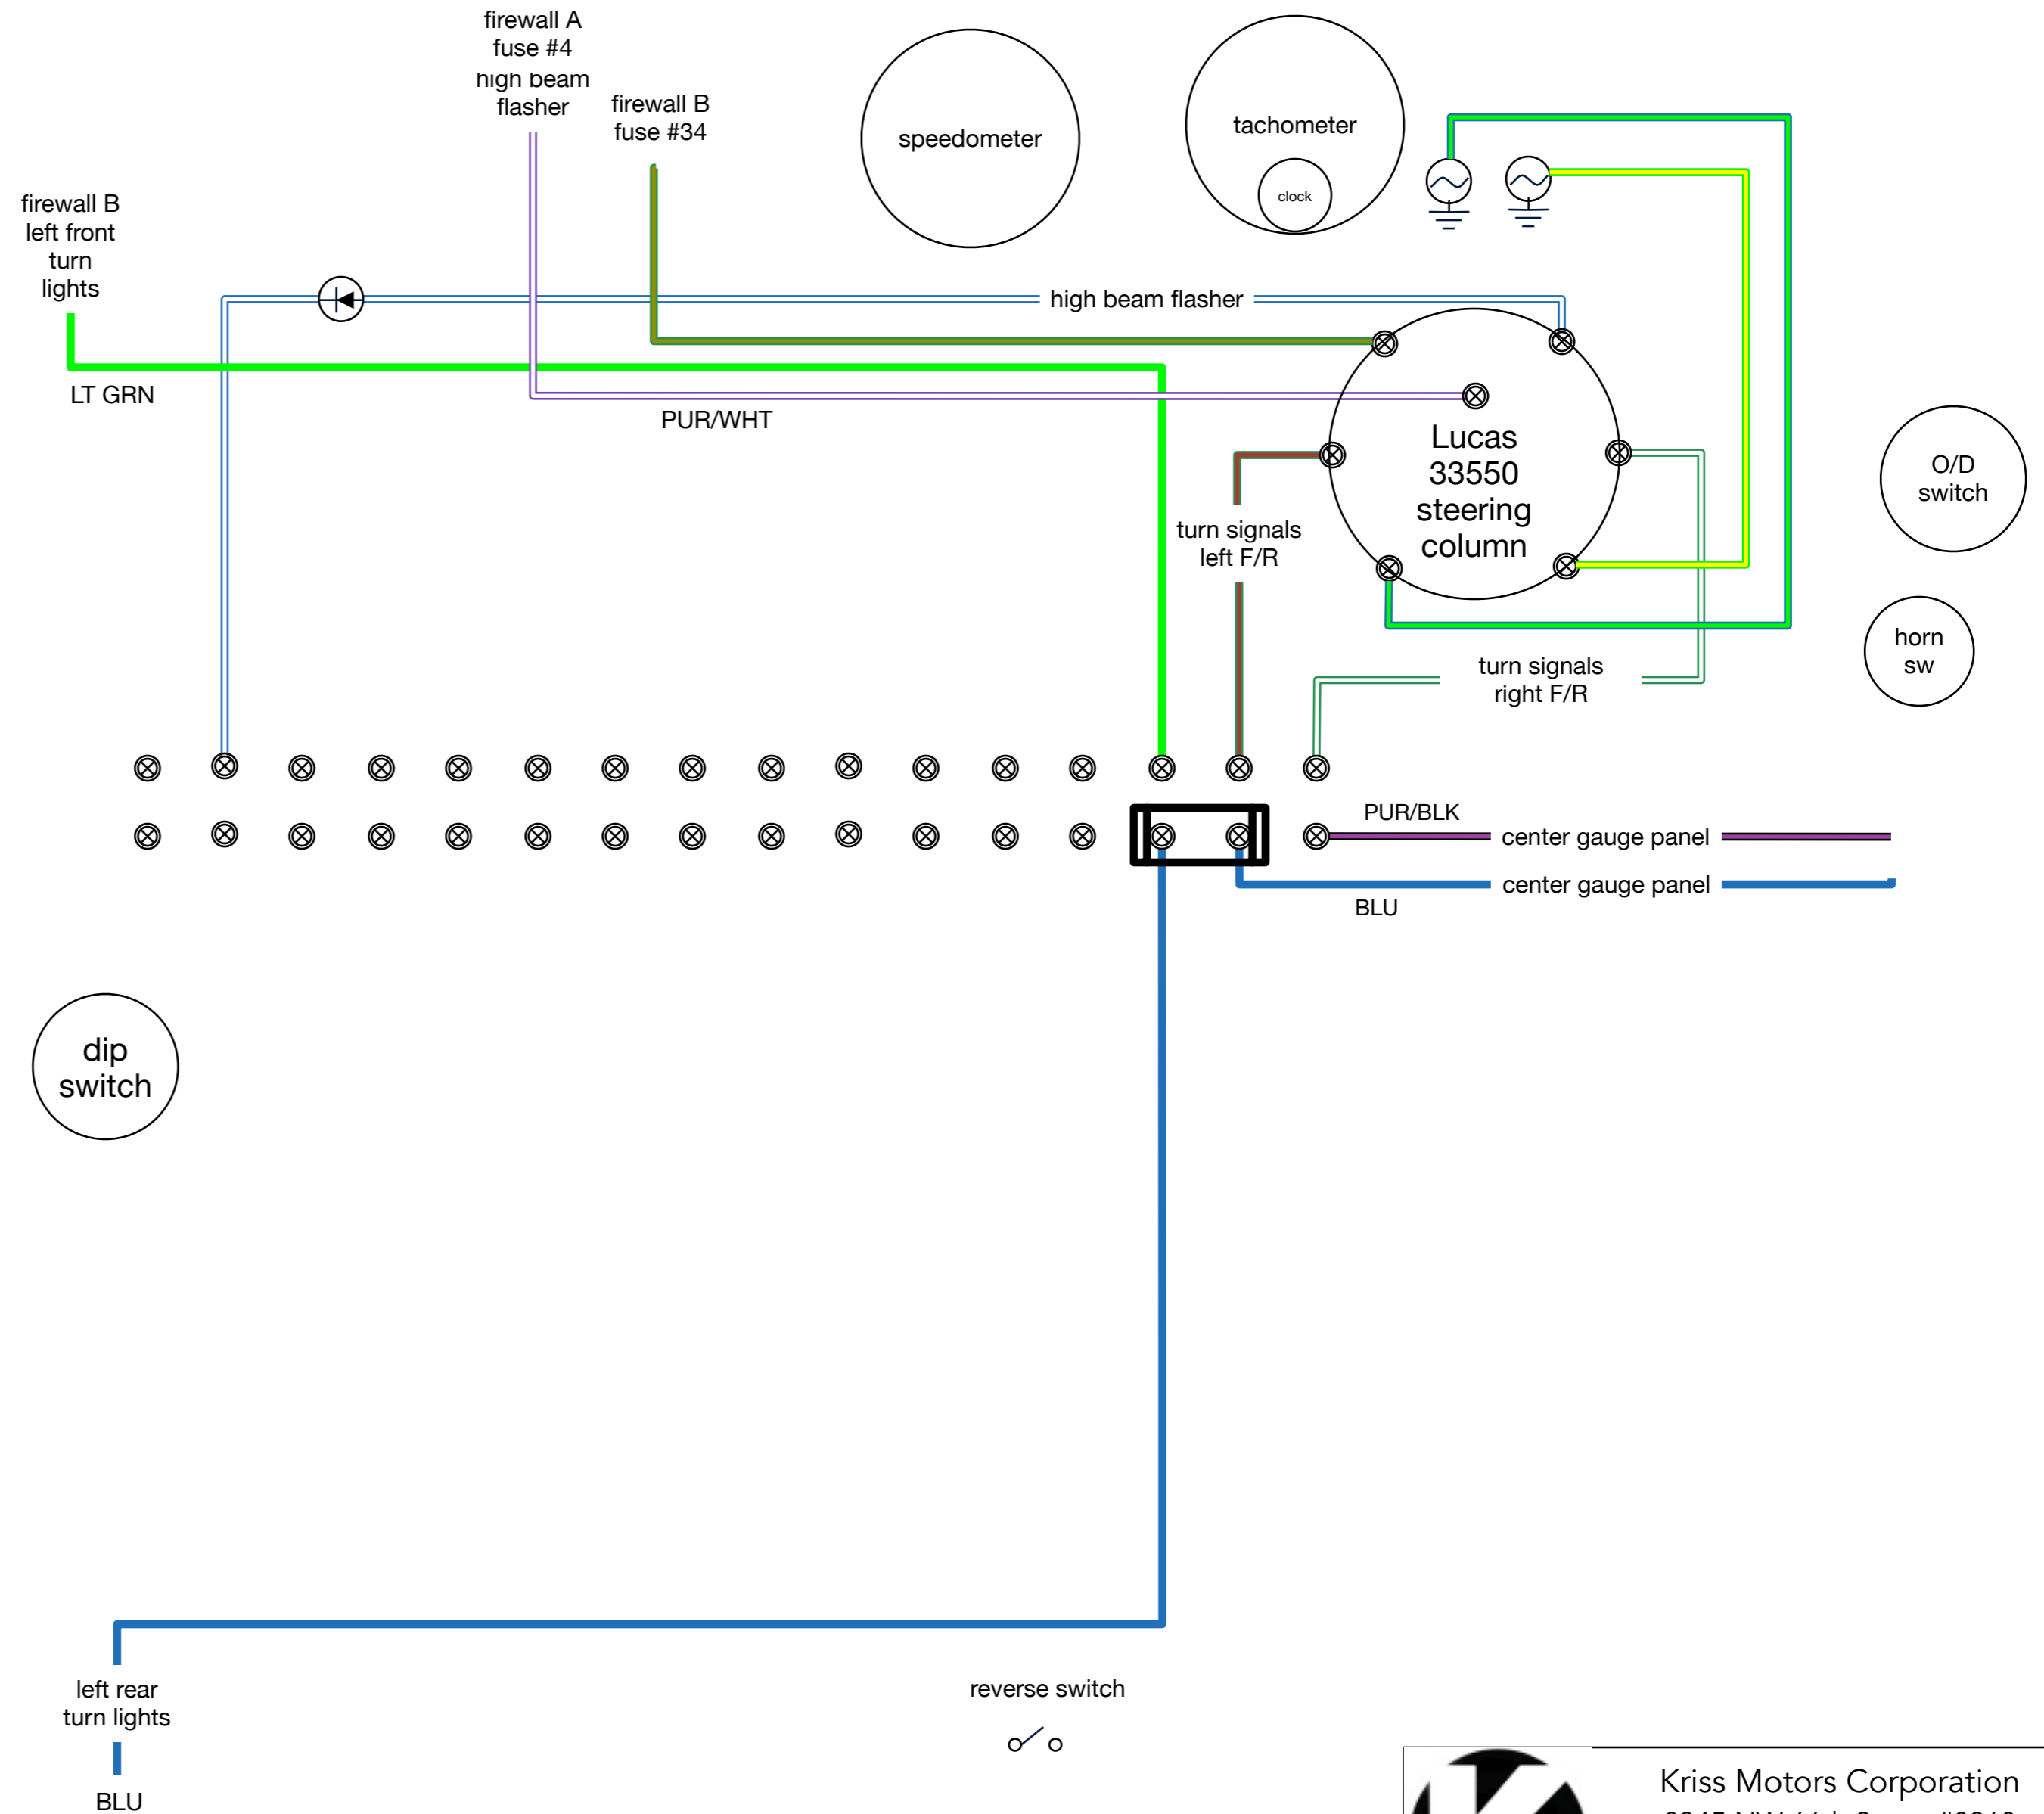

### RIGHT SIDE BARRIER STRIP

**6 wires through right rocker panel (excludes DIN head unit)**

	Kriss Motors Corporation 8345 NW 66th Street #8268 Miami, Florida 33166 <b>KrissMotors.com</b>
	TITLE    BARRIER BLOCK    Right DATE     06/03/15

15 wires through left firewall

 Kriss Motors Corporation  
 8345 NW 66th Street #8268  
 Miami, Florida 33166  
**KrissMotors.com**

TITLE BARRIER BLOCK Left turn signals

DATE 07/02/15

**15 wires through left firewall**

# 15 wires through left firewall

**Alpine setup interlock**  
 To enter audio setup:  
 1. turn ACC power on (lights off)  
 2. press brake pedal  
 3. toggle the interlock switch ON-OFF under the dash twice

clock

Lucas  
33550  
steering  
column

O/D  
switch

horn  
sw

RED/WHT

YEL Alpine 21

center gauge panel

YEL/BLU Alpine 17