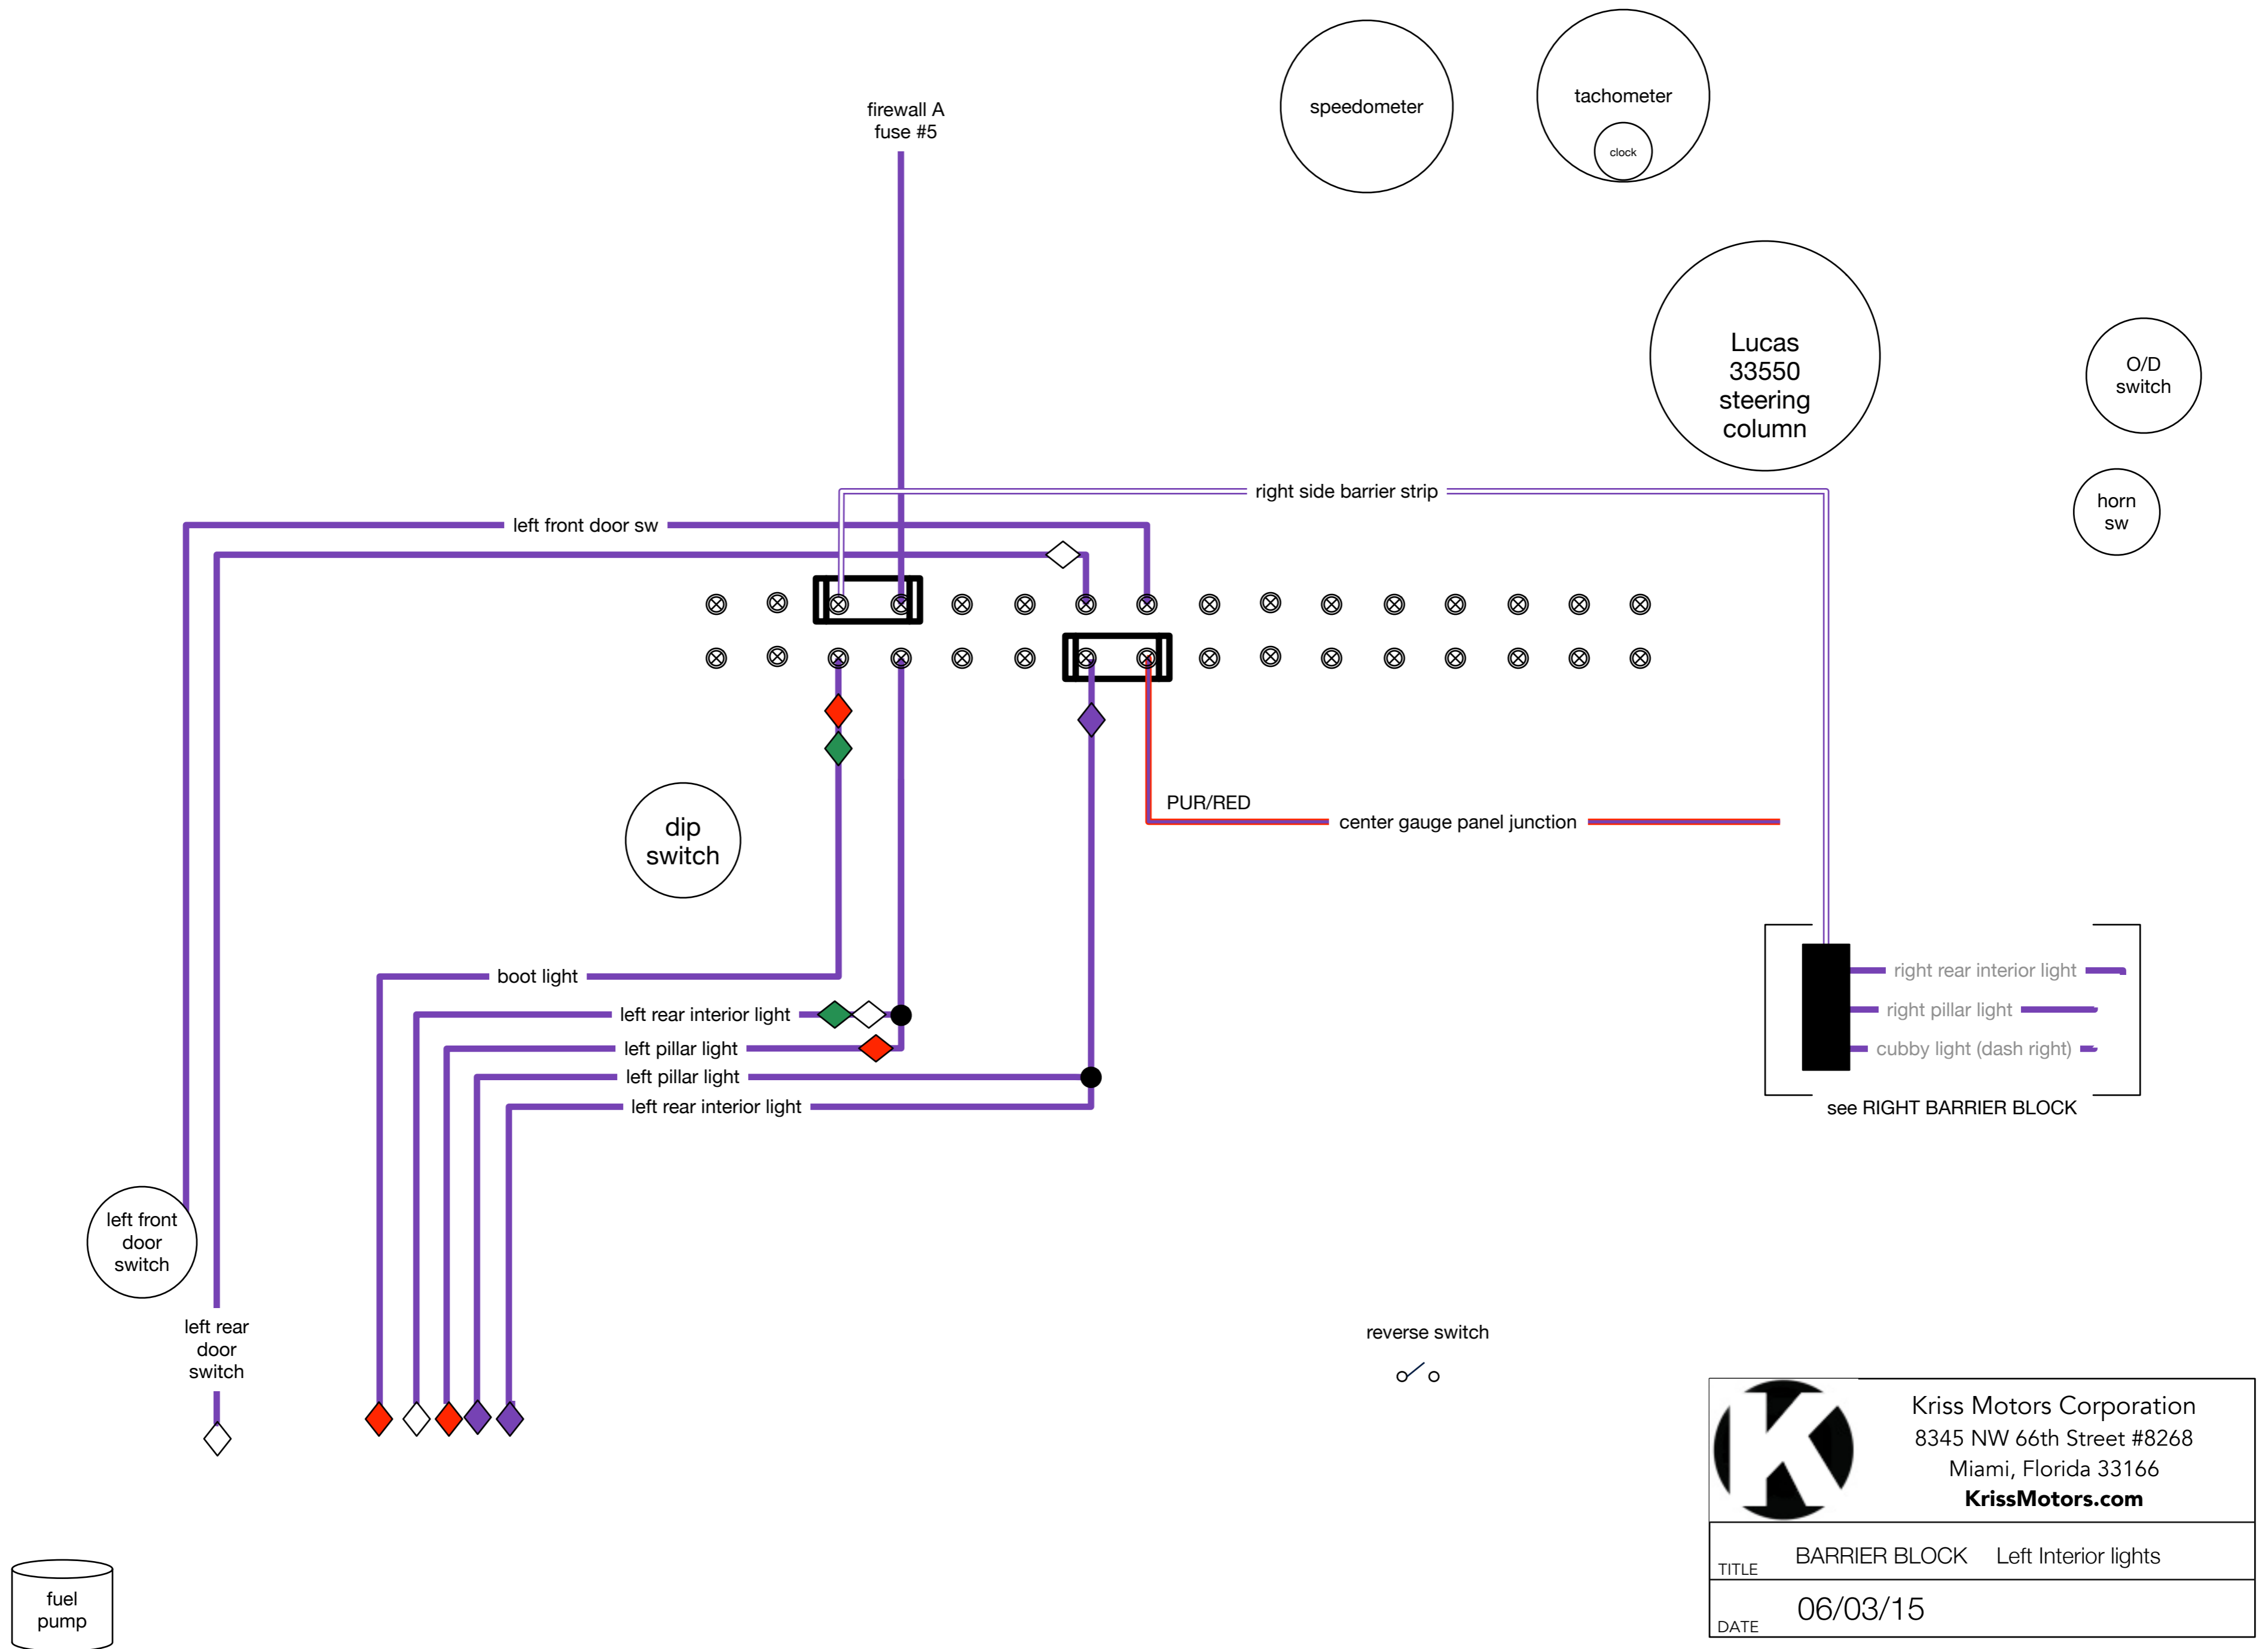

15 wires through left firewall

Kriss Motors Corporation
8345 NW 66th Street #8268
Miami, Florida 33166
KrissMotors.com

TITLE BARRIER BLOCK Left Interior lights

DATE 06/03/15