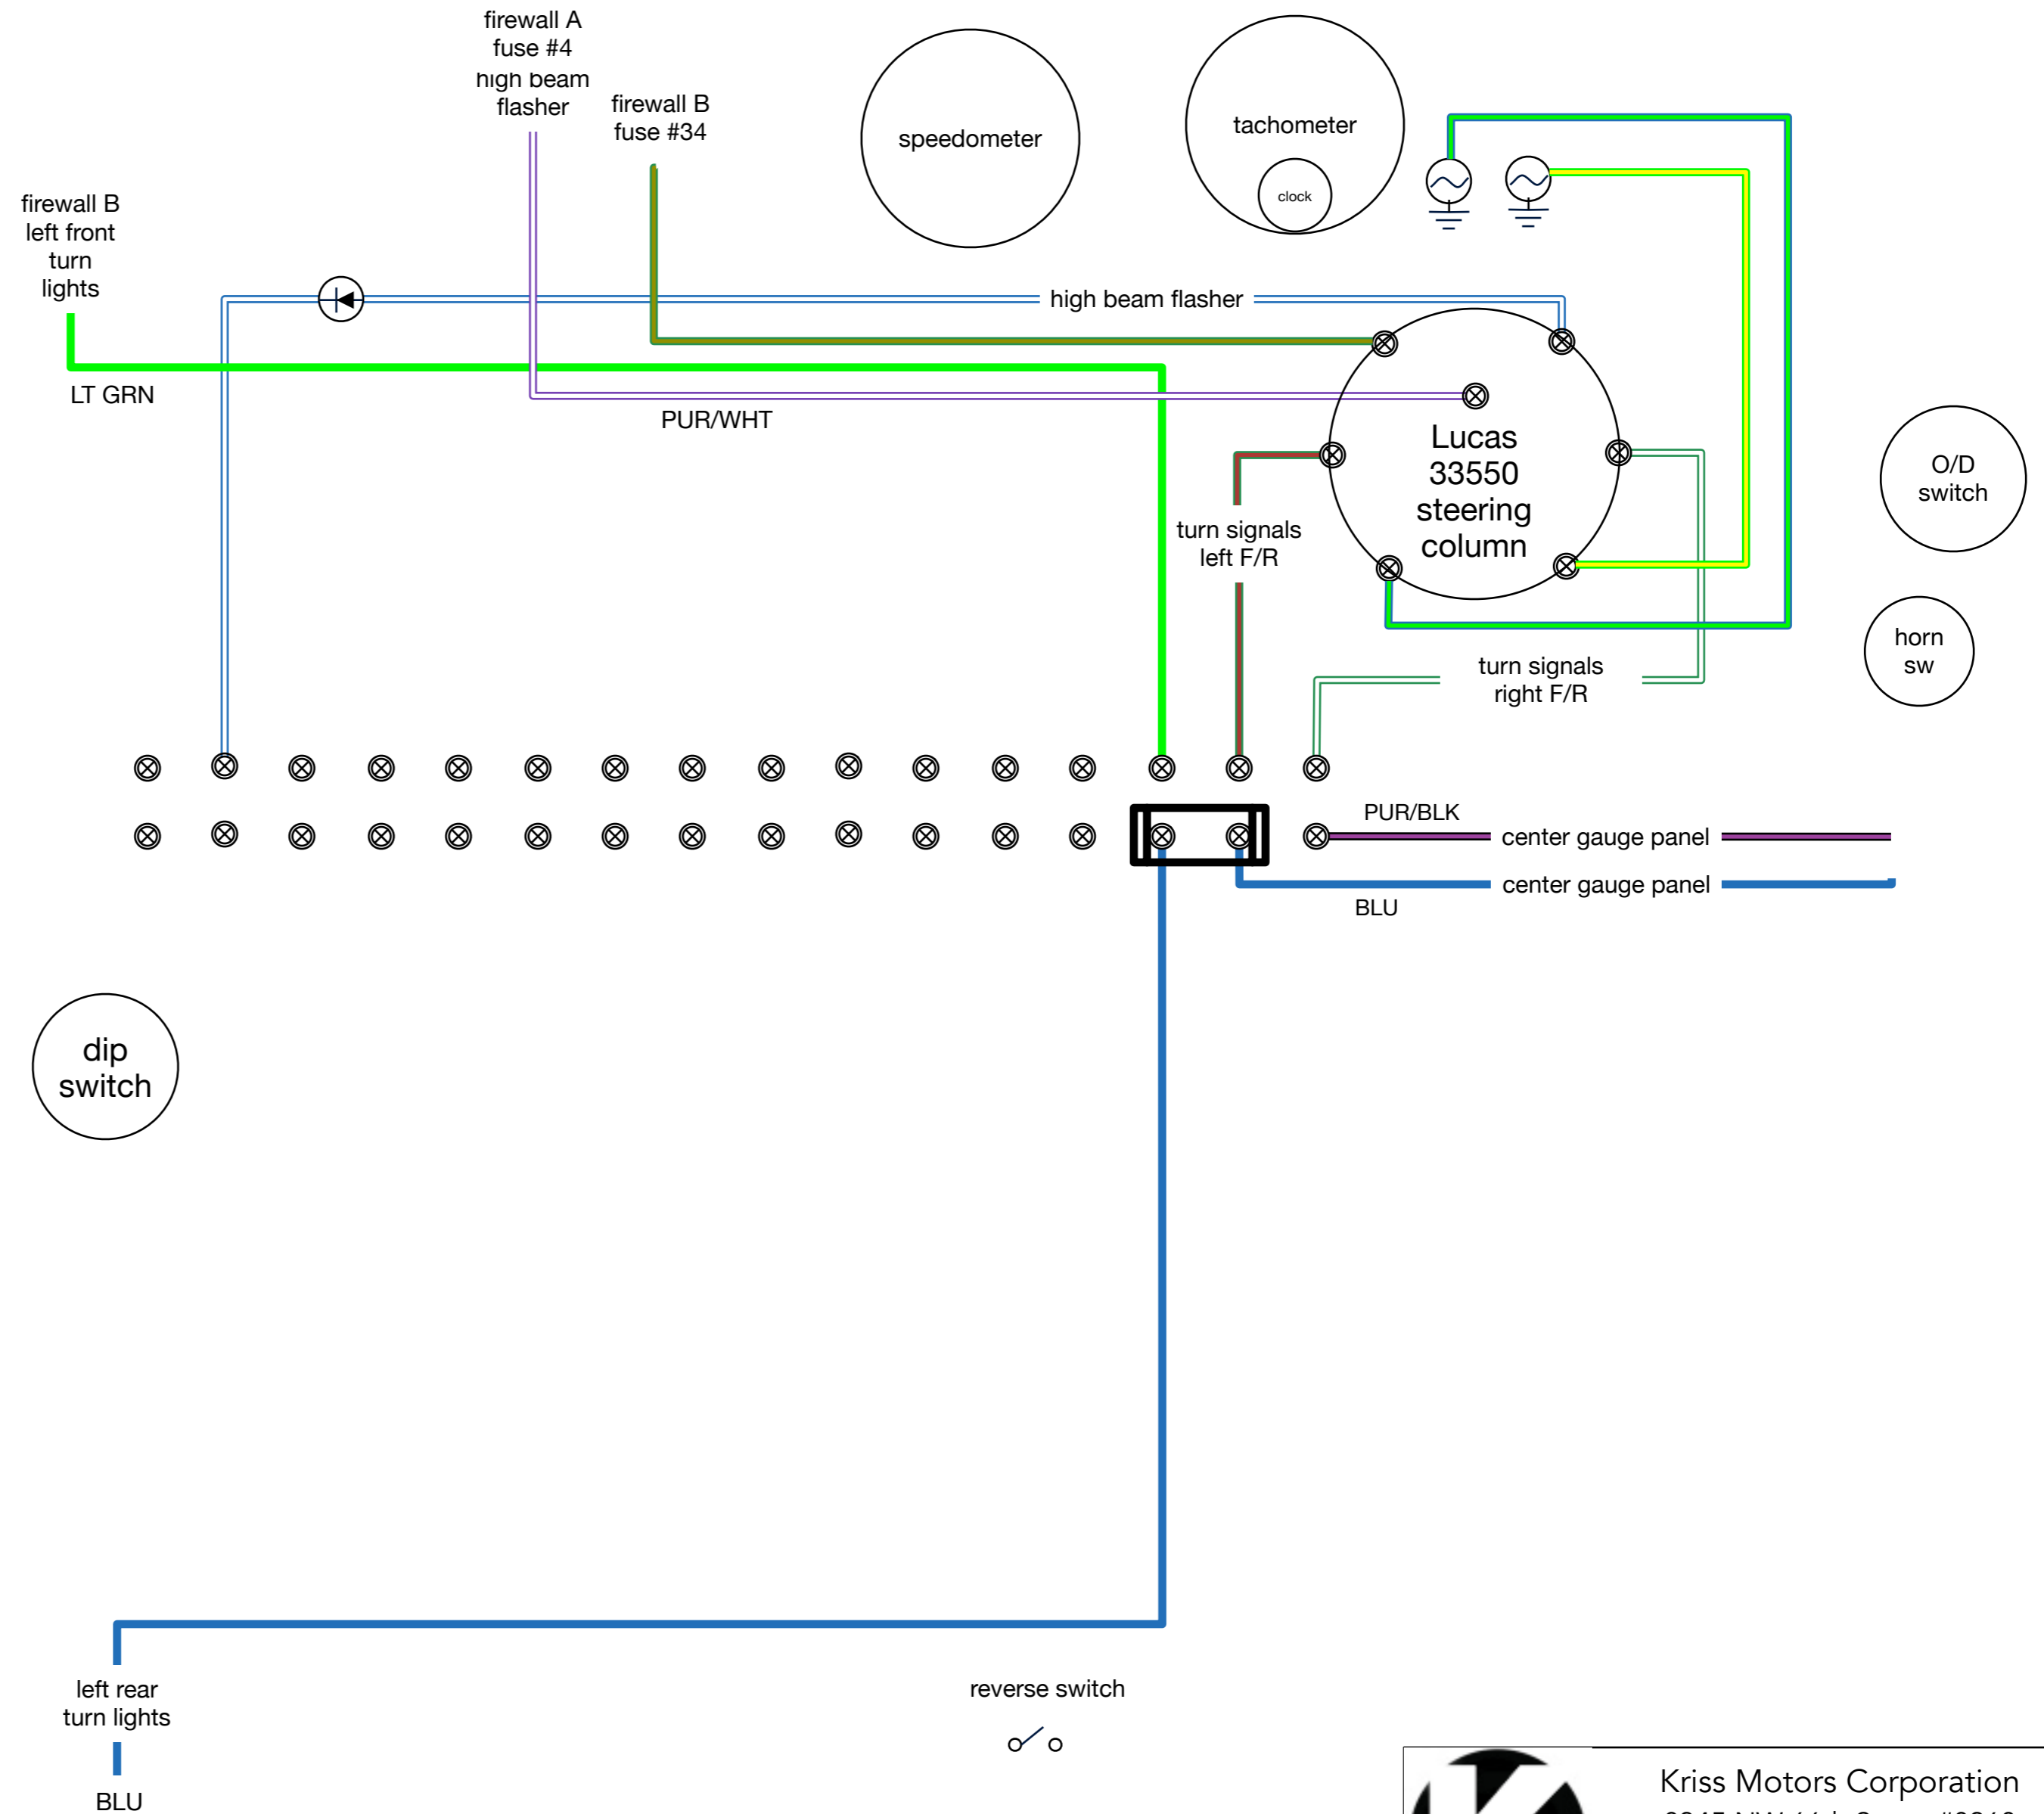

### RIGHT SIDE BARRIER STRIP

**6 wires through right rocker panel  
(excludes DIN head unit)**

	Kriss Motors Corporation 8345 NW 66th Street #8268 Miami, Florida 33166 <b>KrissMotors.com</b>
	TITLE    BARRIER BLOCK    Right DATE      06/03/15

15 wires through left firewall

	Kriss Motors Corporation 8345 NW 66th Street #8268 Miami, Florida 33166 <b>KrissMotors.com</b>	
	BARRIER BLOCK TITLE	Left turn signals
DATE	07/02/15	

**15 wires through left firewall**

### Three 4-gang barrier terminal blocks - front lights, horn

	Kriss Motors Corporation 8345 NW 66th Street #8268 Miami, Florida 33166 <b>KrissMotors.com</b>	
	TITLE	BARRIER BLOCK Left engine bay
DATE	06/03/15	

# 15 wires through left firewall

	Kriss Motors Corporation 8345 NW 66th Street #8268 Miami, Florida 33166 <b>KrissMotors.com</b>	
	TITLE	BARRIER BLOCK Left 2DIN Alpine
DATE	09/11/15	