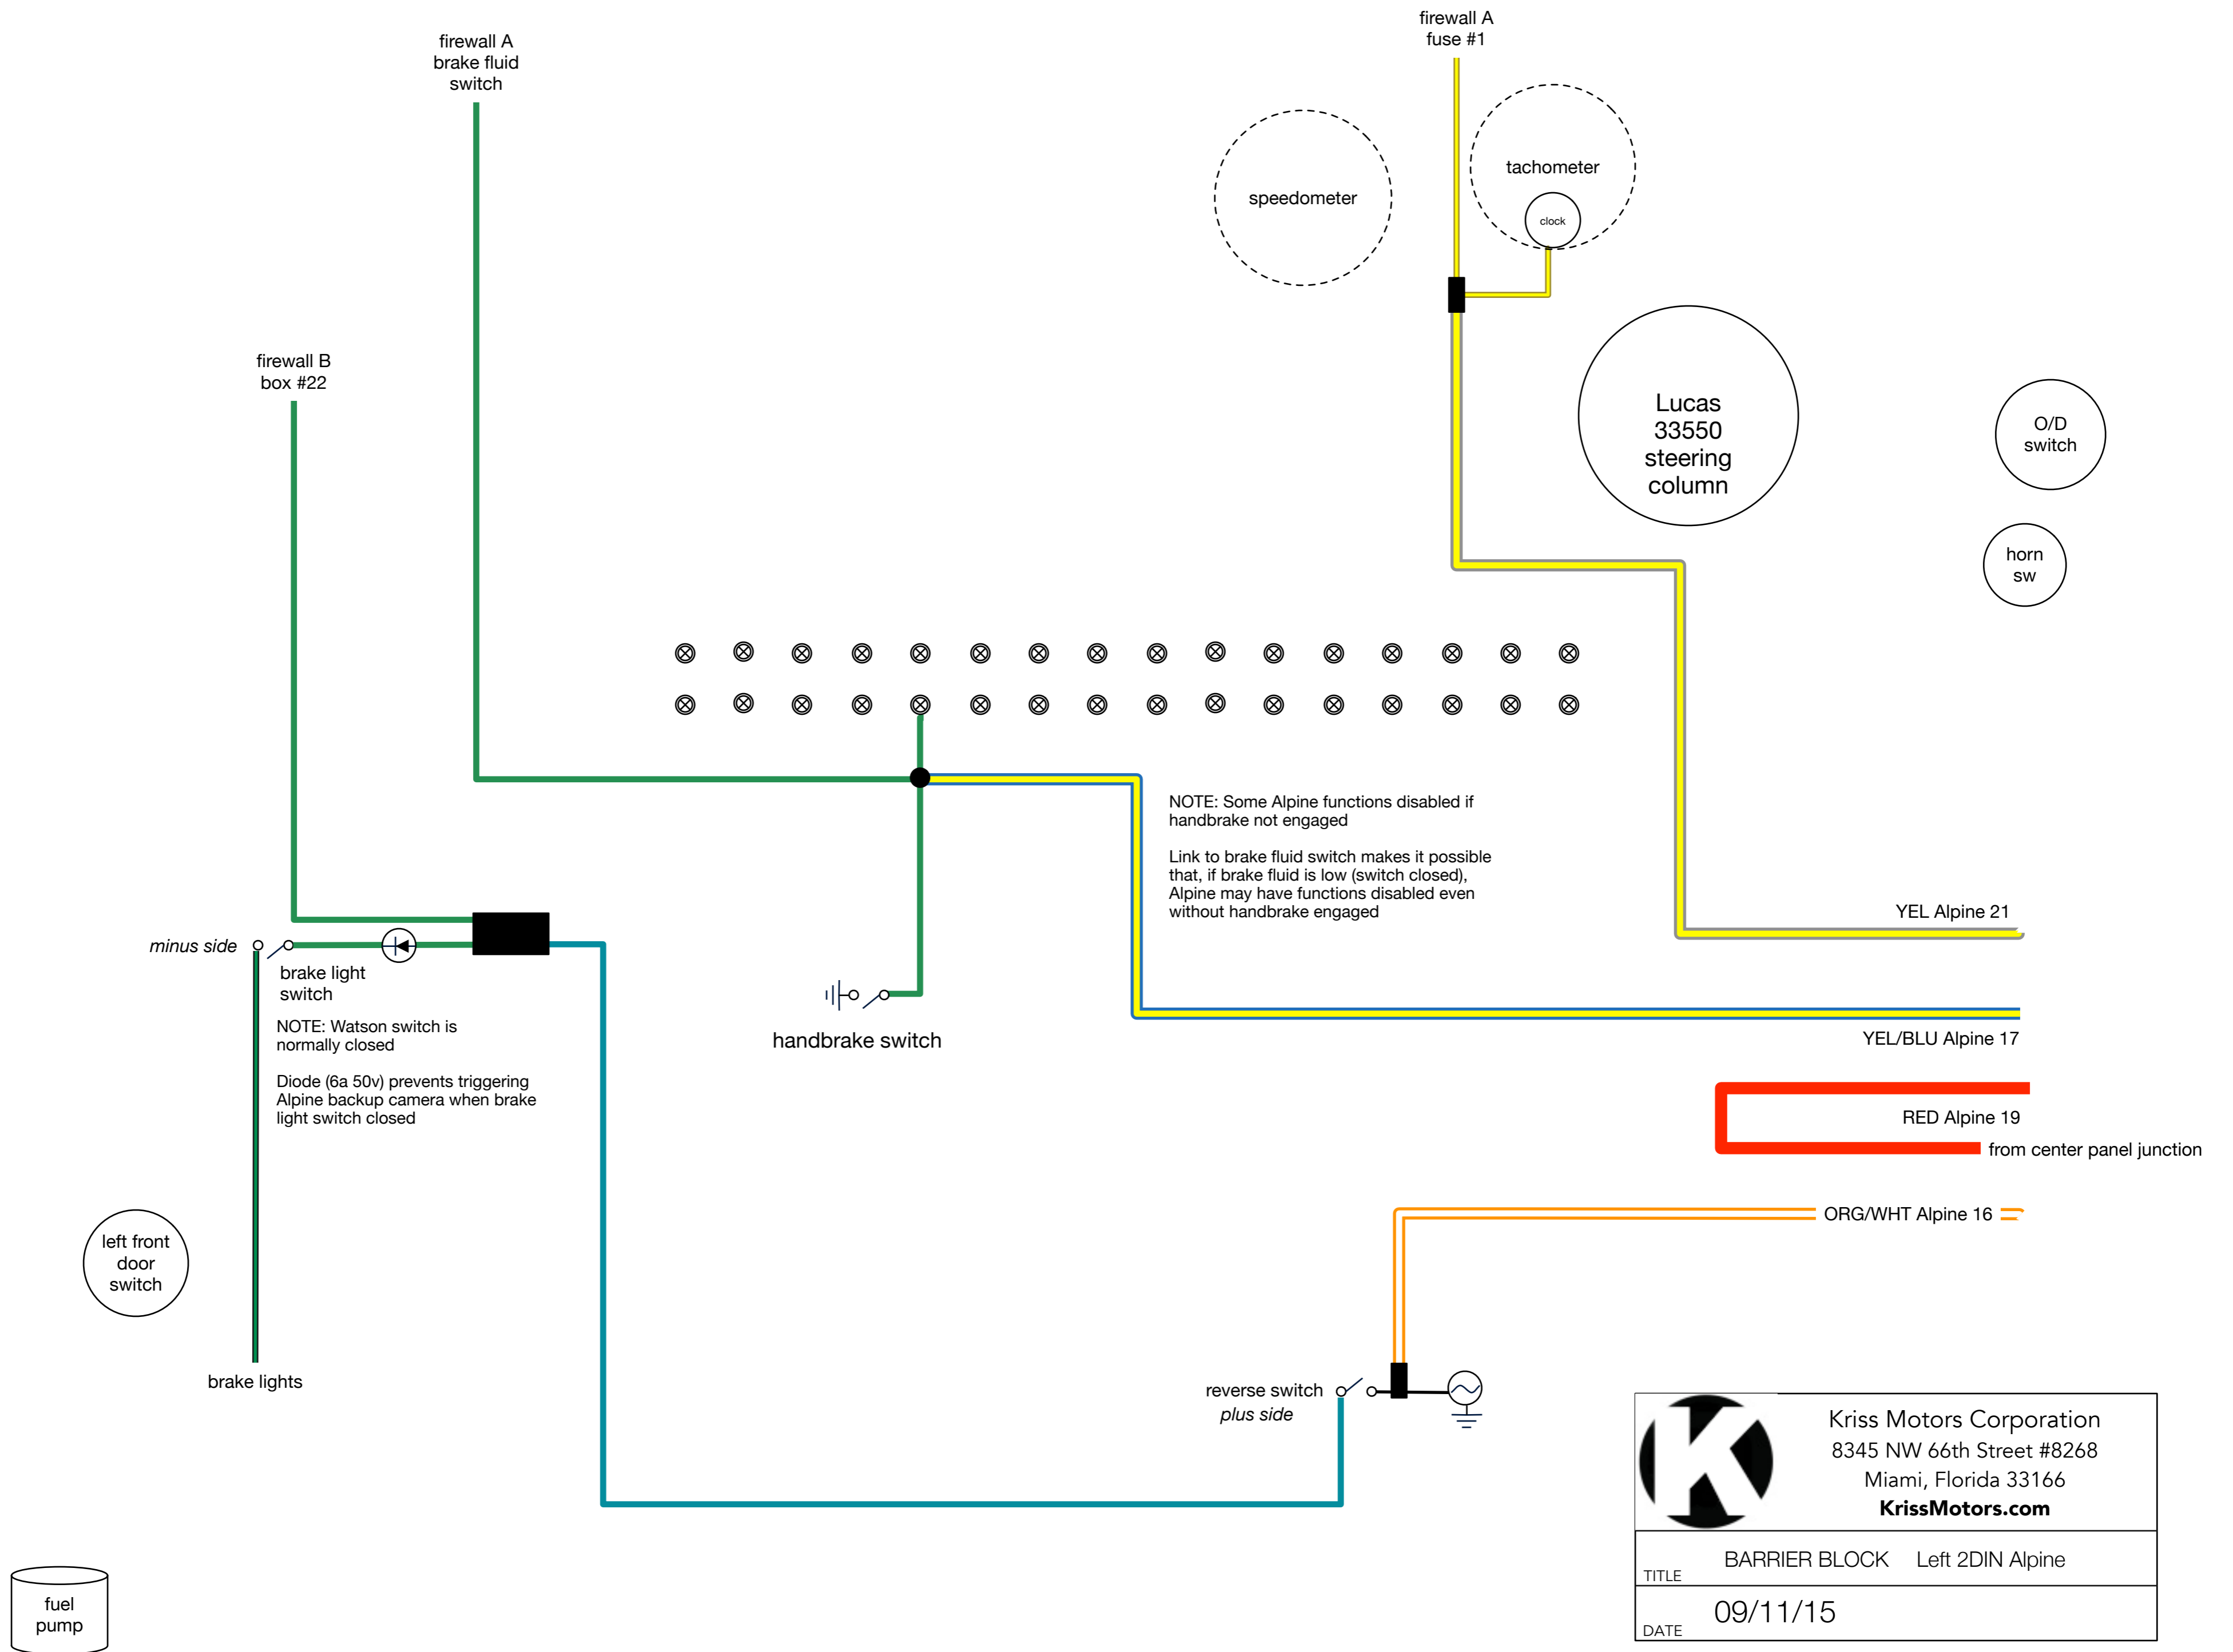

15 wires through left firewall

	Kriss Motors Corporation 8345 NW 66th Street #8268 Miami, Florida 33166 KrissMotors.com	
	TITLE	BARRIER BLOCK Left 2DIN Alpine
DATE	09/11/15