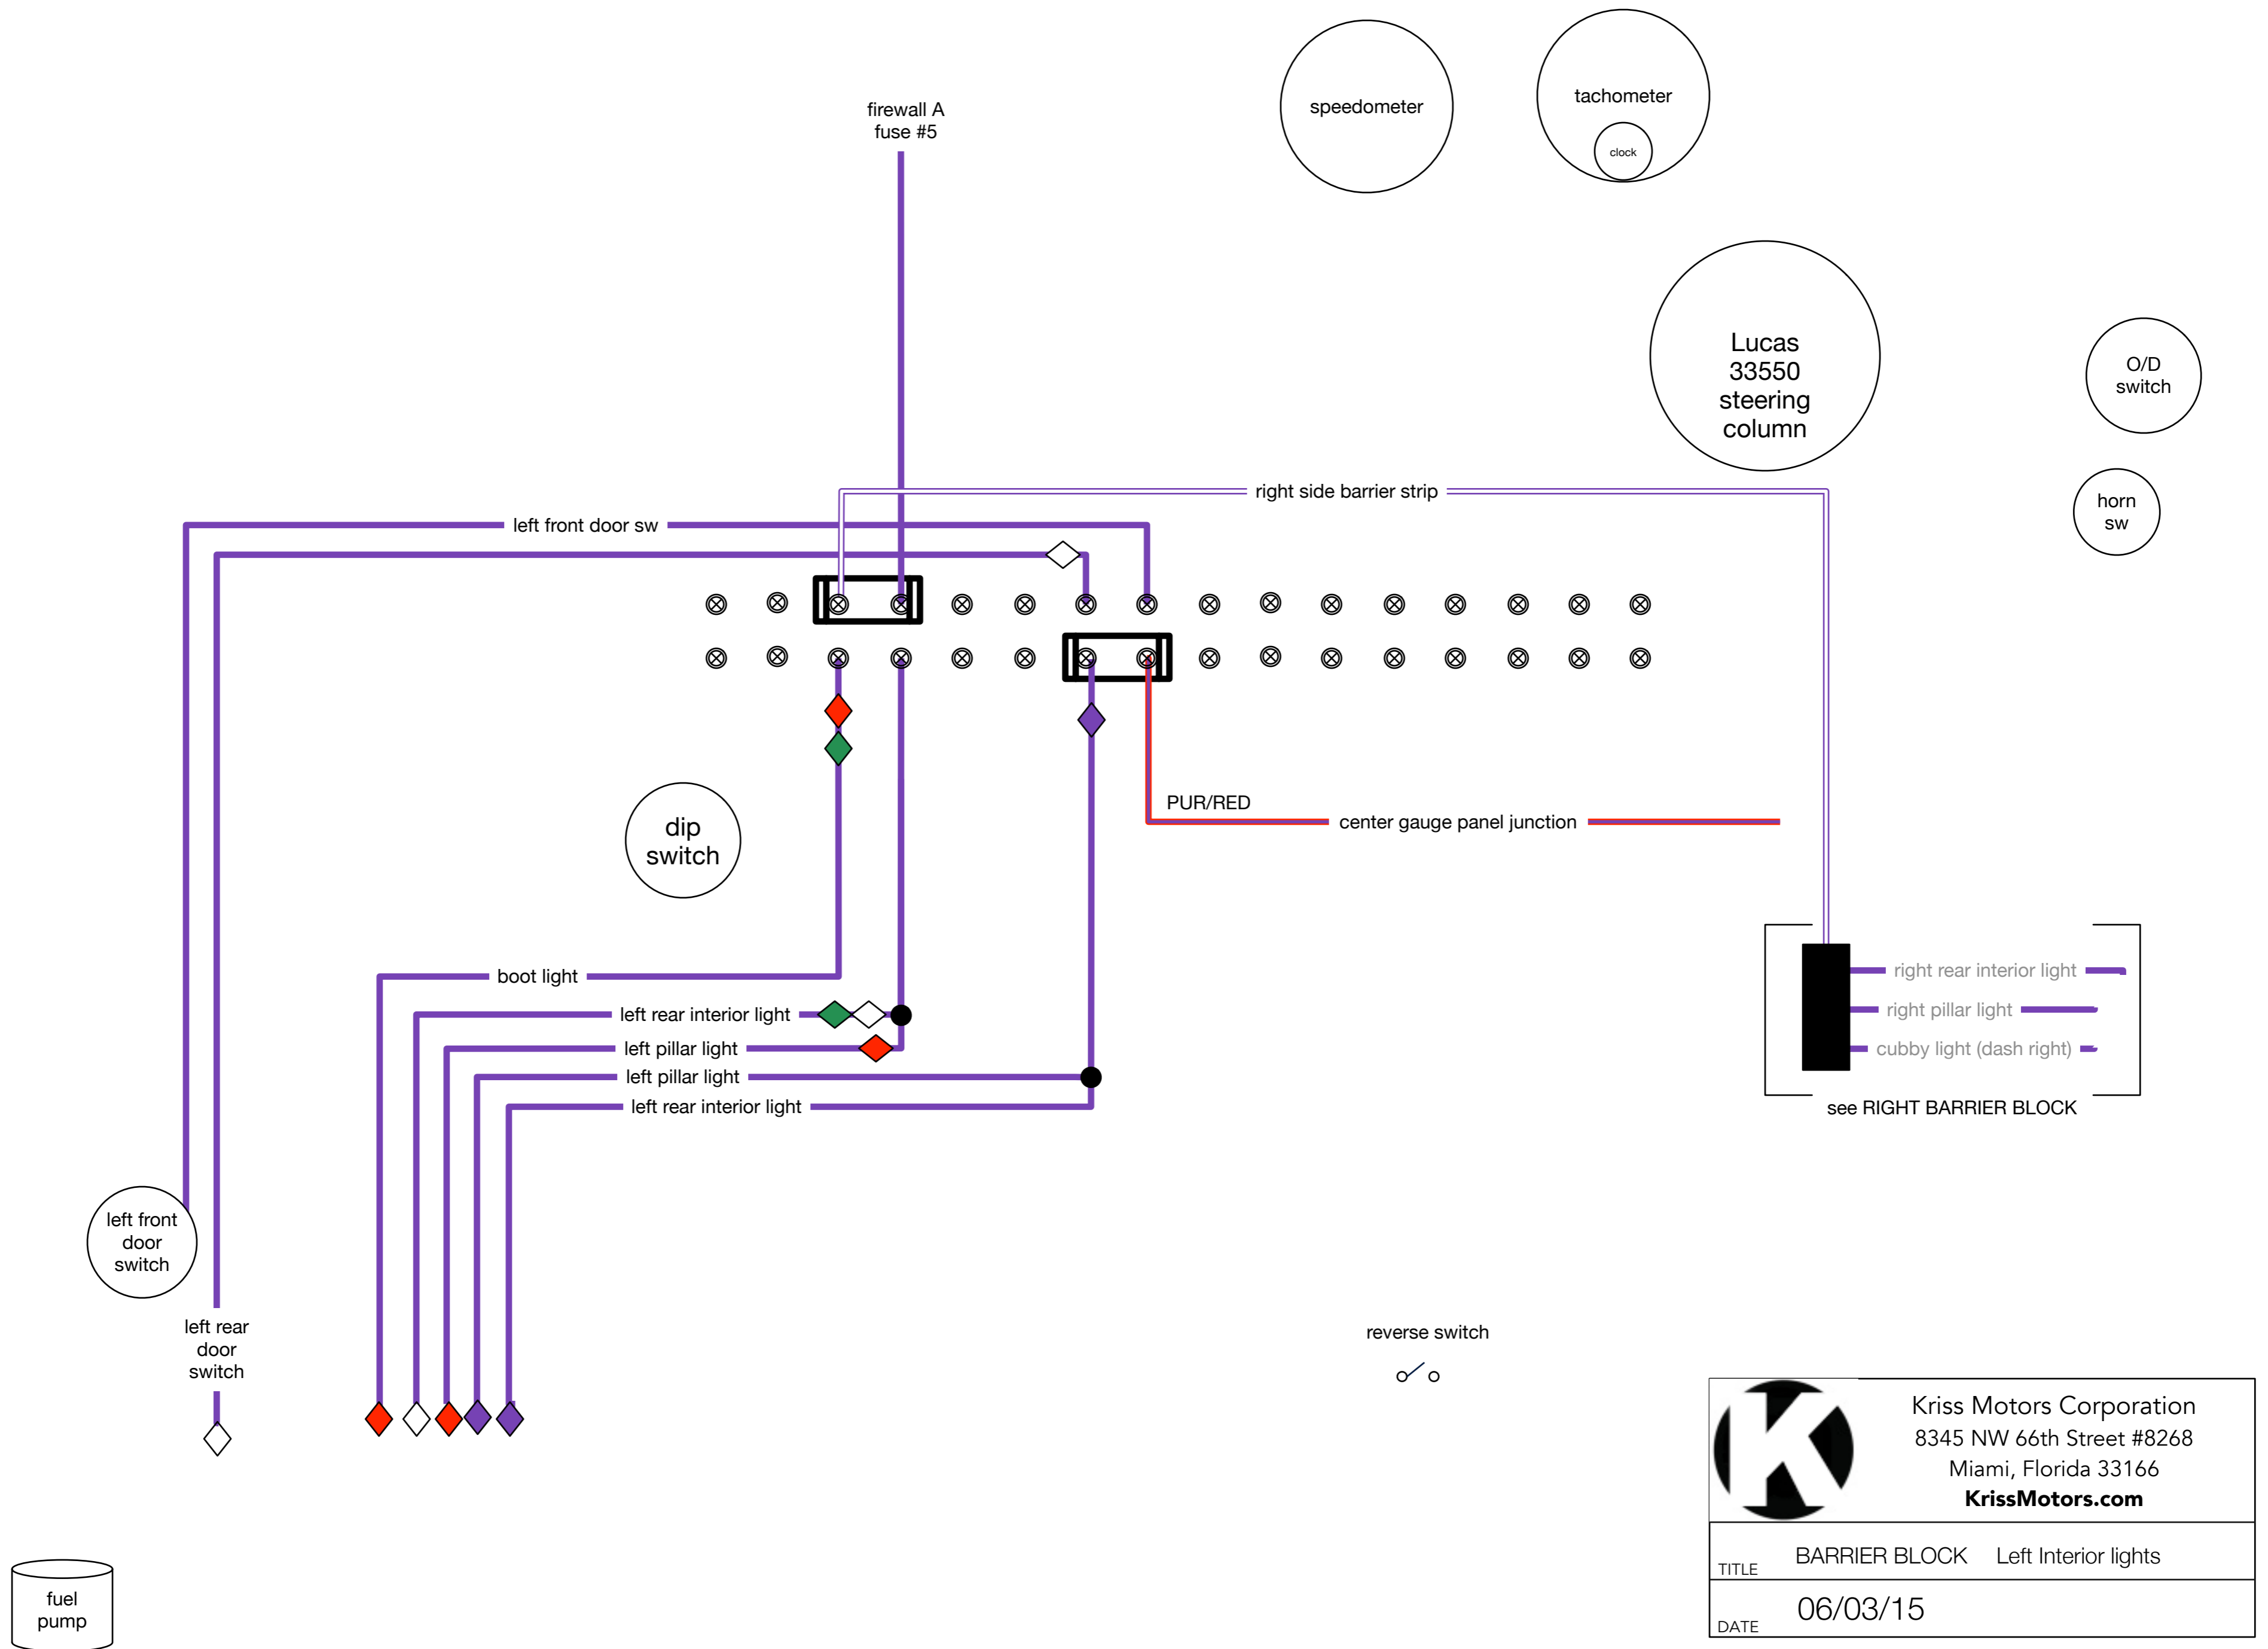

### RIGHT SIDE BARRIER STRIP

**6 wires through right rocker panel  
(excludes DIN head unit)**

	Kriss Motors Corporation 8345 NW 66th Street #8268 Miami, Florida 33166 <b>KrissMotors.com</b>
	TITLE    BARRIER BLOCK    Right DATE      06/03/15

15 wires through left firewall

	Kriss Motors Corporation 8345 NW 66th Street #8268 Miami, Florida 33166 <b>KrissMotors.com</b>	
	BARRIER BLOCK TITLE	Left turn signals
DATE	07/02/15	

**15 wires through left firewall**

**K** Kriss Motors Corporation  
 8345 NW 66th Street #8268  
 Miami, Florida 33166  
**KrissMotors.com**

TITLE: BARRIER BLOCK Left other connections  
 DATE: 08/21/15

15 wires through left firewall

	Kriss Motors Corporation 8345 NW 66th Street #8268 Miami, Florida 33166 <b>KrissMotors.com</b>	
	TITLE	BARRIER BLOCK Left Interior lights
DATE	06/03/15	

### Three 4-gang barrier terminal blocks - front lights, horn

	Kriss Motors Corporation 8345 NW 66th Street #8268 Miami, Florida 33166 <b>KrissMotors.com</b>	
	TITLE	BARRIER BLOCK Left engine bay
DATE	06/03/15	