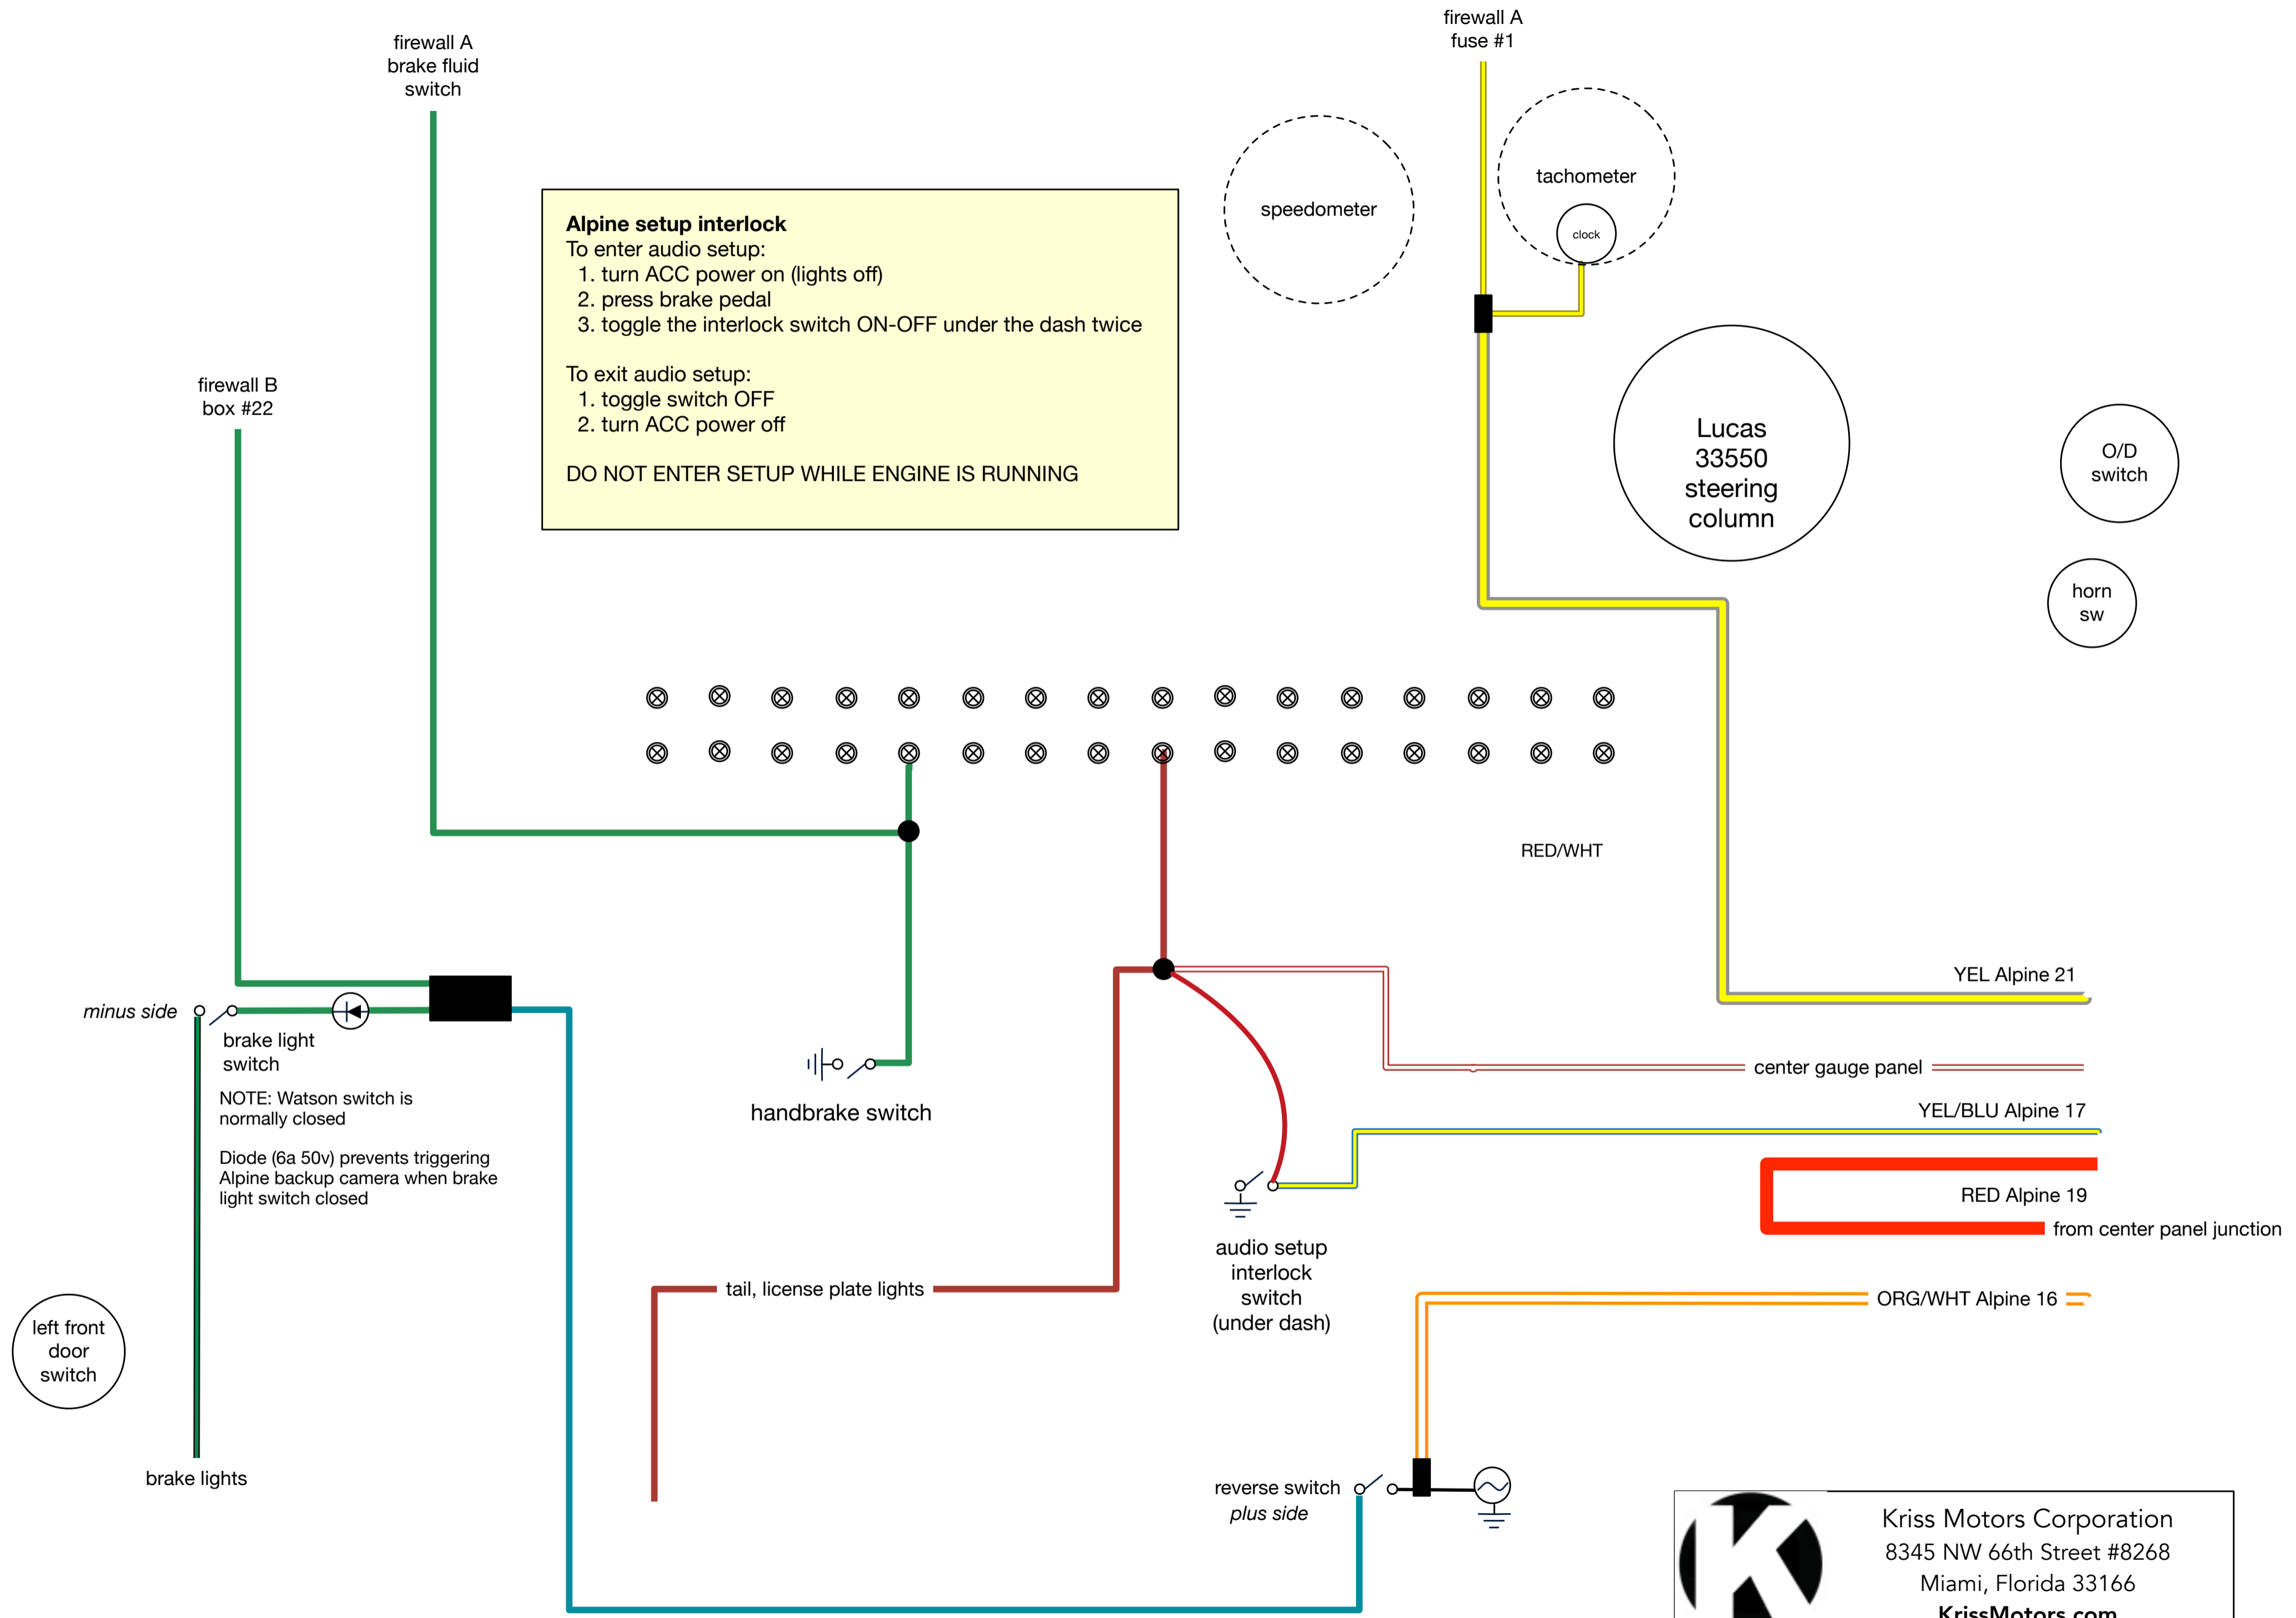

### Three 4-gang barrier terminal blocks - front lights, horn

	Kriss Motors Corporation 8345 NW 66th Street #8268 Miami, Florida 33166 <b>KrissMotors.com</b>	
	TITLE	BARRIER BLOCK Left engine bay
DATE	06/03/15	

# 15 wires through left firewall

**Alpine setup interlock**  
 To enter audio setup:  
 1. turn ACC power on (lights off)  
 2. press brake pedal  
 3. toggle the interlock switch ON-OFF under the dash twice

To exit audio setup:  
 1. toggle switch OFF  
 2. turn ACC power off

**DO NOT ENTER SETUP WHILE ENGINE IS RUNNING**

firewall B  
box #22

firewall A  
brake fluid  
switch

firewall A  
fuse #1

speedometer

tachometer

clock

Lucas  
33550  
steering  
column

O/D  
switch

horn  
sw

RED/WHT

YEL Alpine 21

center gauge panel

YEL/BLU Alpine 17