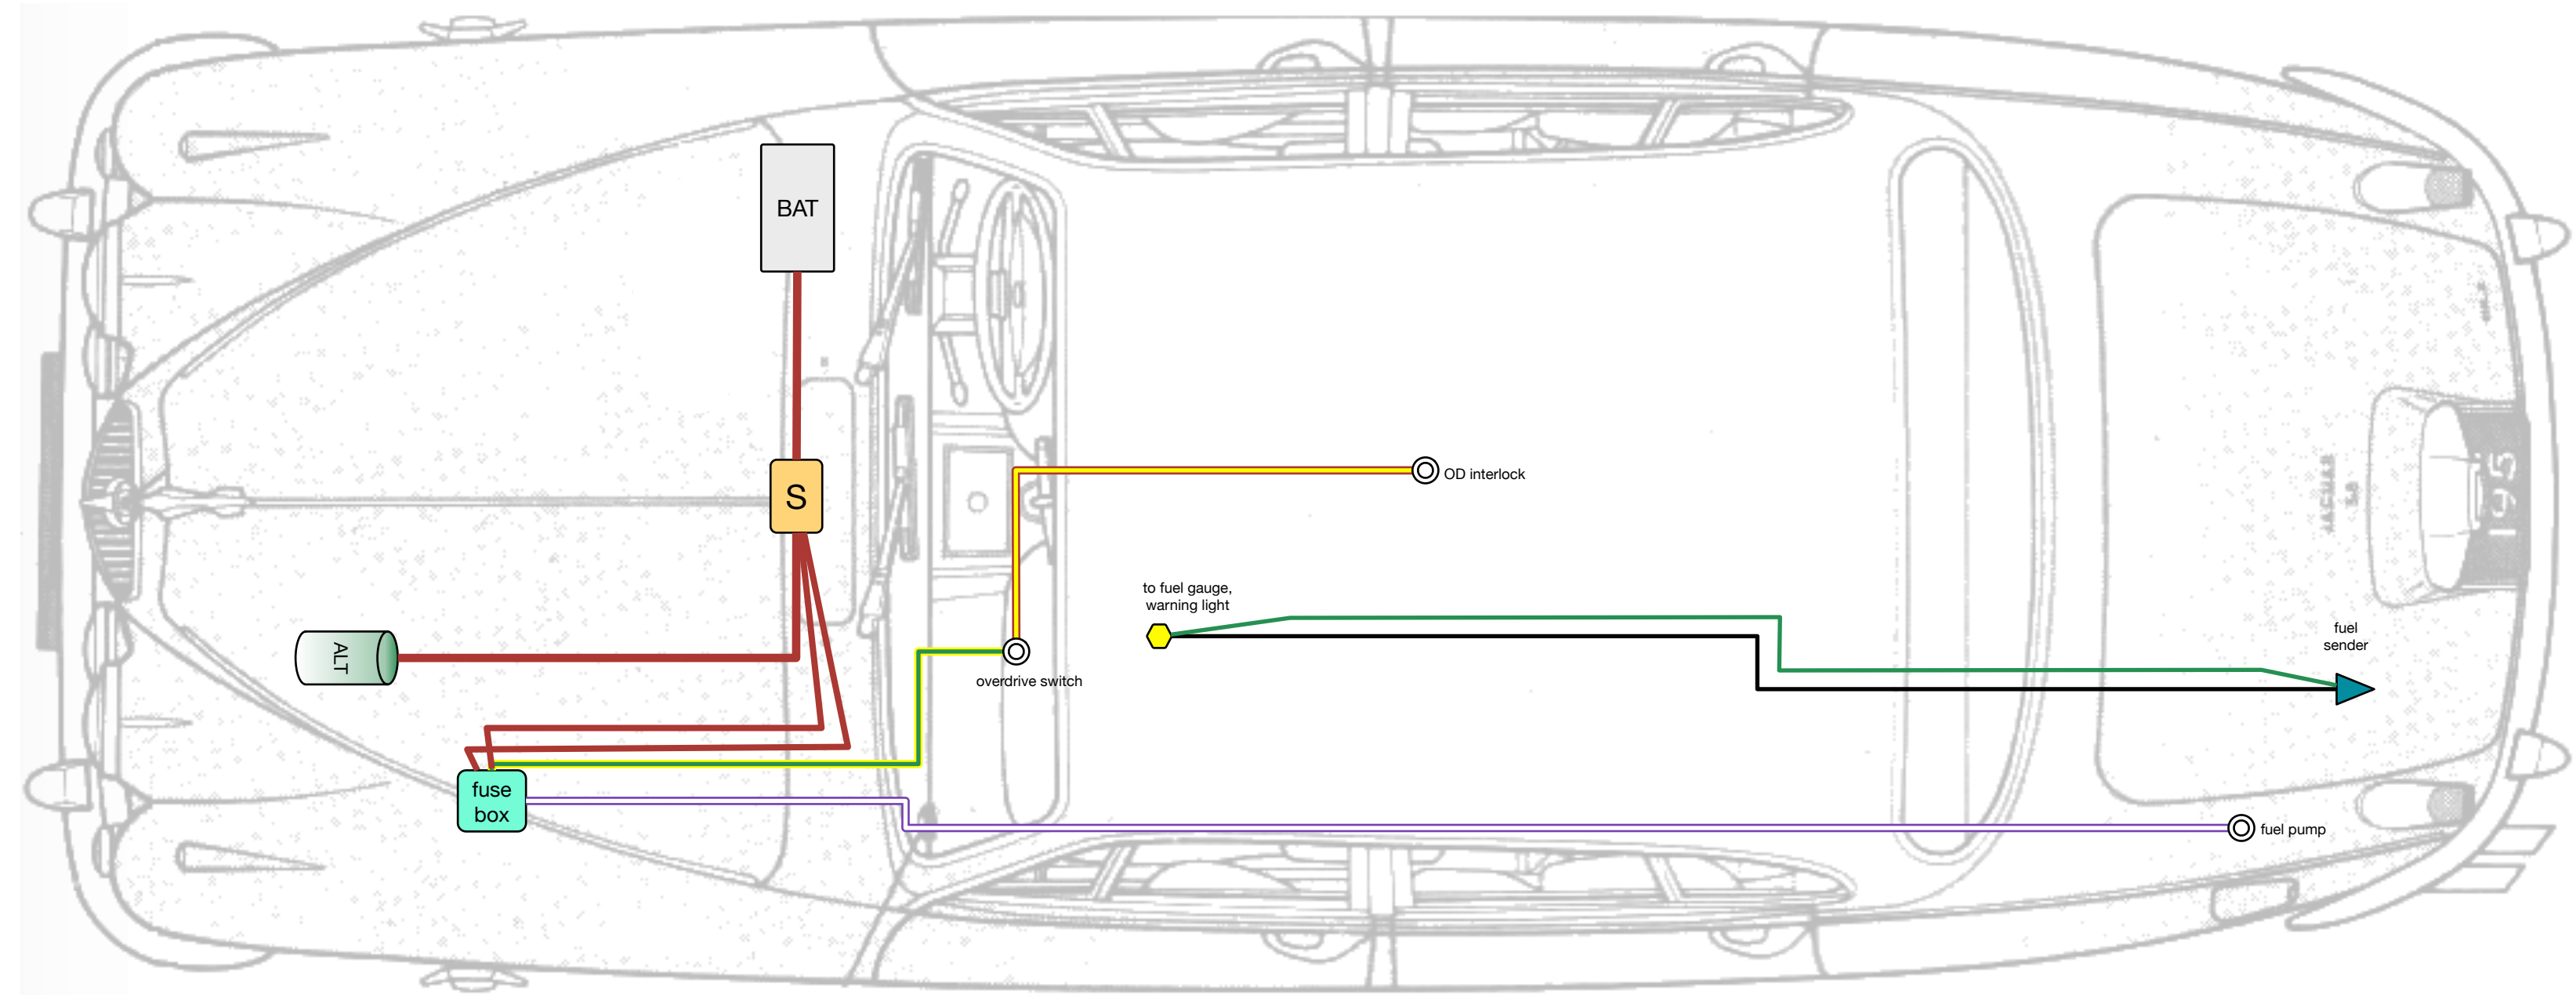

1 foot

	Kriss Motors Corporation 8345 NW 66th Street #8268 Miami, Florida 33166 KrissMotors.com	
	TITLE	HARNESS LAYOUT 2DIN head unit (Alpine)
DATE	06/03/15	

1 foot

Kriss Motors Corporation
8345 NW 66th Street #8268
Miami, Florida 33166
KrissMotors.com

TITLE	HARNESS LAYOUT Accessories
DATE	06/03/15

1 foot

	Kriss Motors Corporation 8345 NW 66th Street #8268 Miami, Florida 33166 KrissMotors.com
	TITLE HARNESS LAYOUT Engine DATE 06/03/15

1 foot

	<p>Kriss Motors Corporation 8345 NW 66th Street #8268 Miami, Florida 33166 KrissMotors.com</p>
	<p>TITLE HARNESS LAYOUT Exterior lights</p> <p>DATE 06/03/15</p>