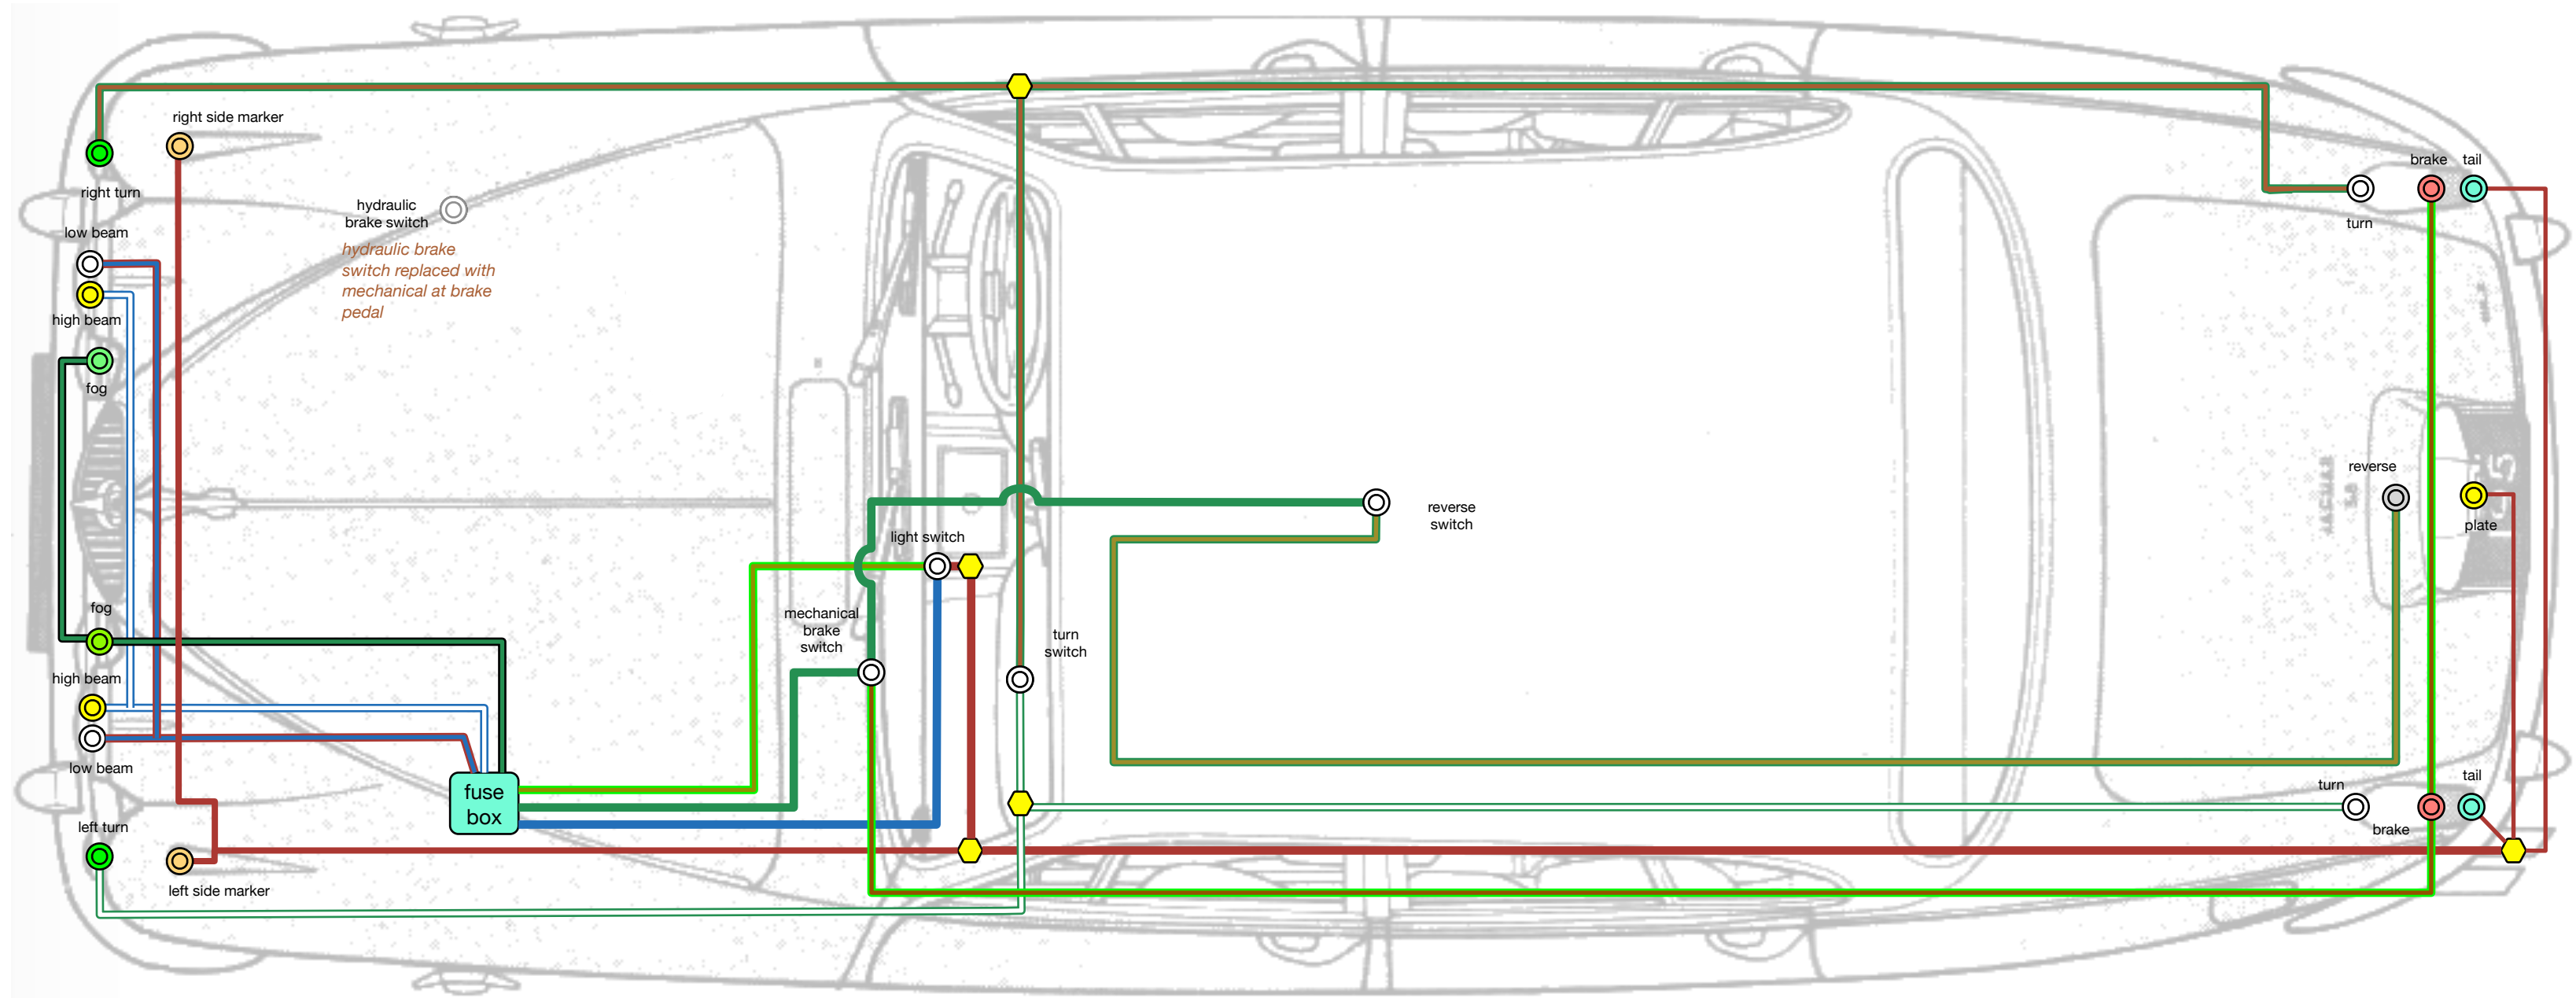

1 foot

	Kriss Motors Corporation 8345 NW 66th Street #8268 Miami, Florida 33166 KrissMotors.com	
	TITLE	HARNESS LAYOUT 2DIN head unit (Alpine)
DATE	06/03/15	

1 foot

Kriss Motors Corporation
8345 NW 66th Street #8268
Miami, Florida 33166
KrissMotors.com

TITLE	HARNESS LAYOUT Accessories
DATE	06/03/15

1 foot

	Kriss Motors Corporation 8345 NW 66th Street #8268 Miami, Florida 33166 KrissMotors.com
	TITLE HARNESS LAYOUT Engine DATE 06/03/15

1 foot

	<p>Kriss Motors Corporation 8345 NW 66th Street #8268 Miami, Florida 33166 KrissMotors.com</p>
	<p>TITLE HARNESS LAYOUT Exterior lights</p> <p>DATE 06/03/15</p>

1 foot

	Kriss Motors Corporation 8345 NW 66th Street #8268 Miami, Florida 33166 KrissMotors.com
TITLE	HARNES LAYOUT Interior lights, boot
DATE	06/03/15