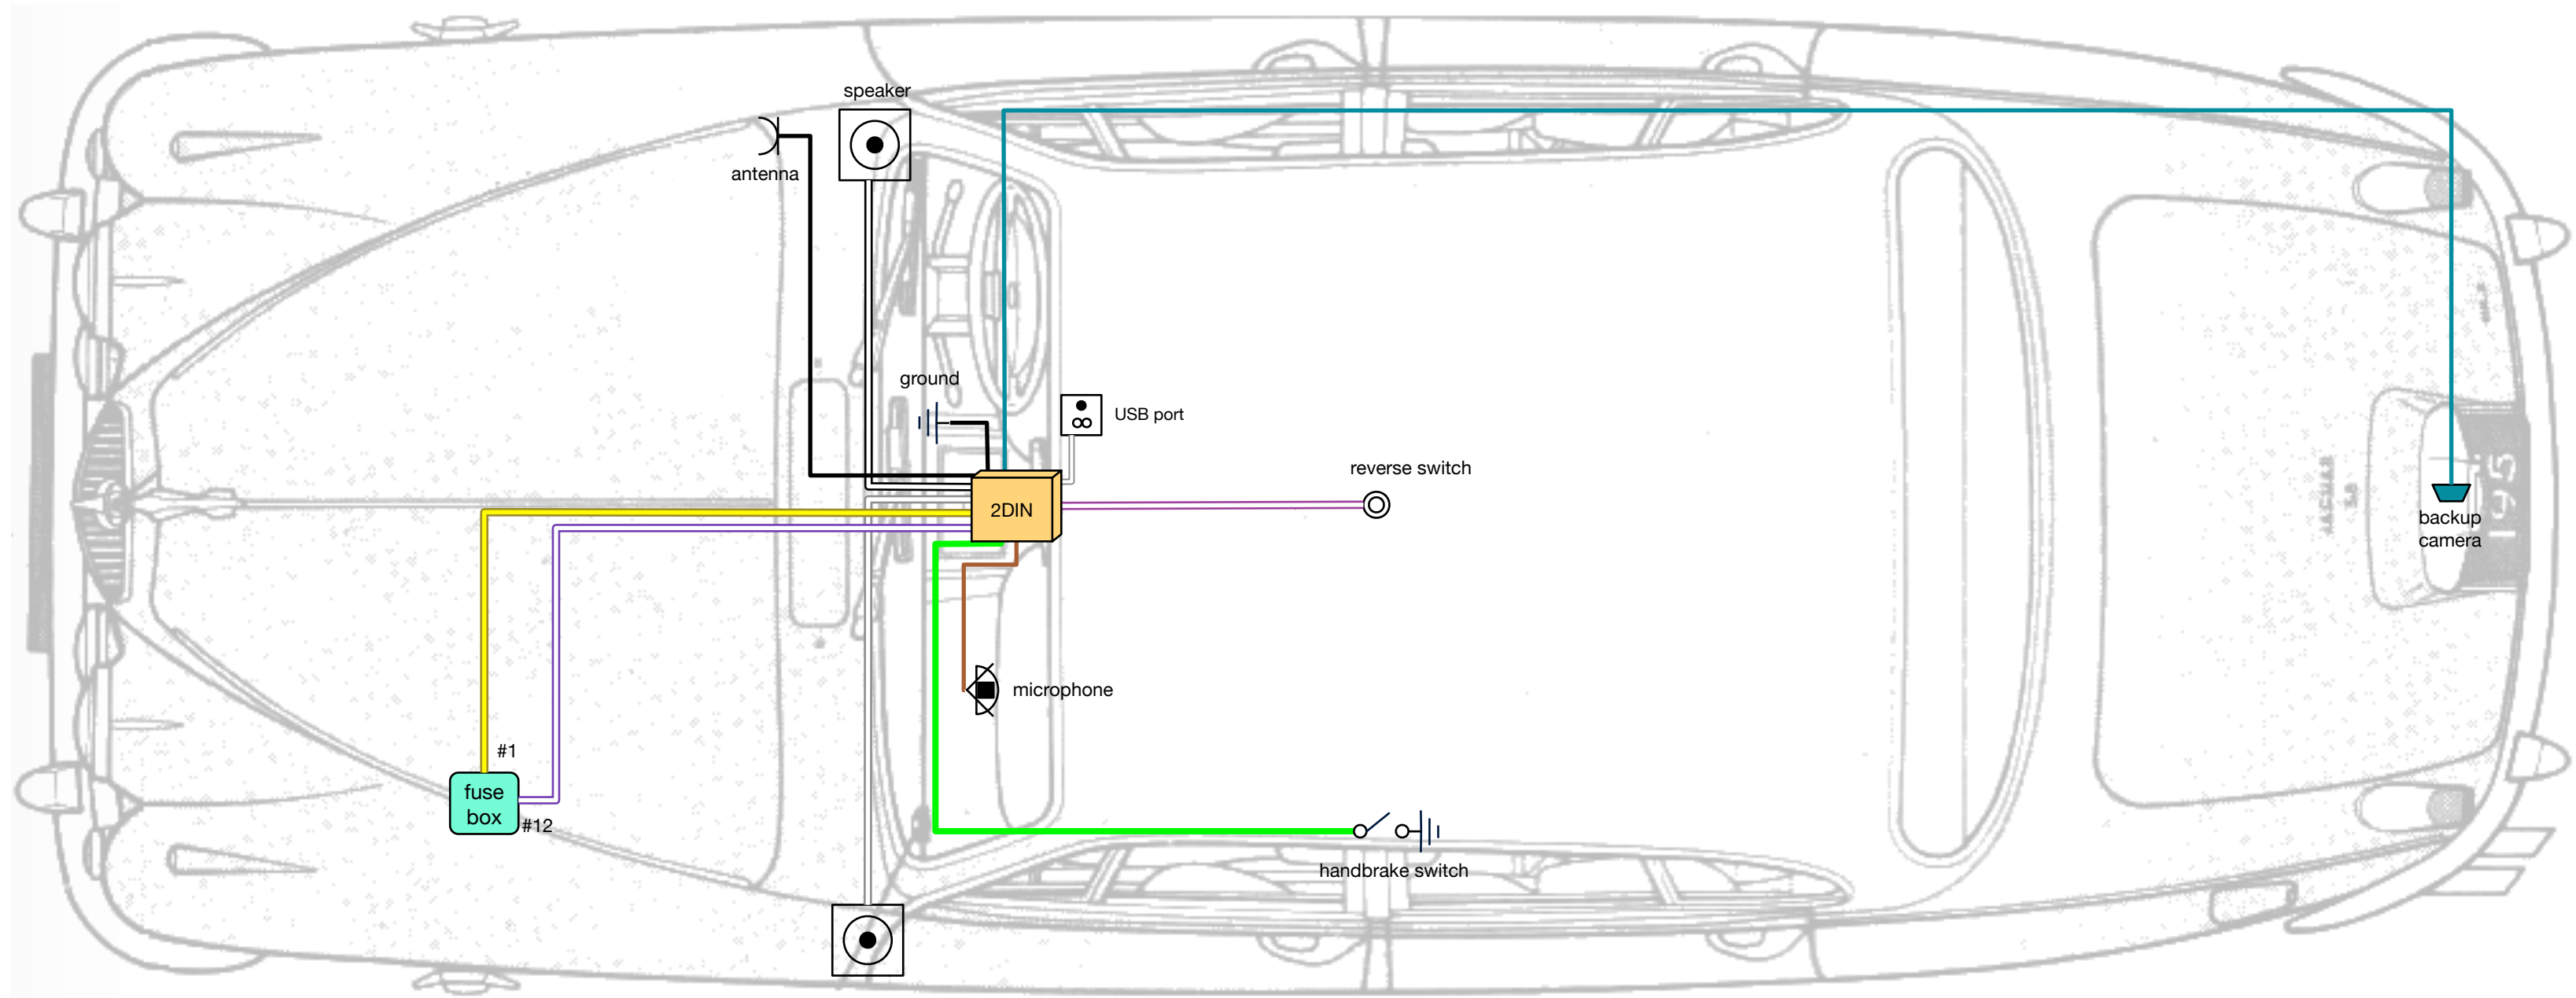

1 foot

	Kriss Motors Corporation 8345 NW 66th Street #8268 Miami, Florida 33166 KrissMotors.com	
	TITLE	HARNESS LAYOUT 2DIN head unit (Alpine)
DATE	06/03/15	

1 foot

Kriss Motors Corporation
8345 NW 66th Street #8268
Miami, Florida 33166
KrissMotors.com

TITLE	HARNESS LAYOUT Accessories
DATE	06/03/15

1 foot

	Kriss Motors Corporation 8345 NW 66th Street #8268 Miami, Florida 33166 KrissMotors.com
	TITLE HARNESS LAYOUT Engine DATE 06/03/15

1 foot

	<p>Kriss Motors Corporation 8345 NW 66th Street #8268 Miami, Florida 33166 KrissMotors.com</p>
	<p>TITLE HARNESS LAYOUT Exterior lights</p> <p>DATE 06/03/15</p>