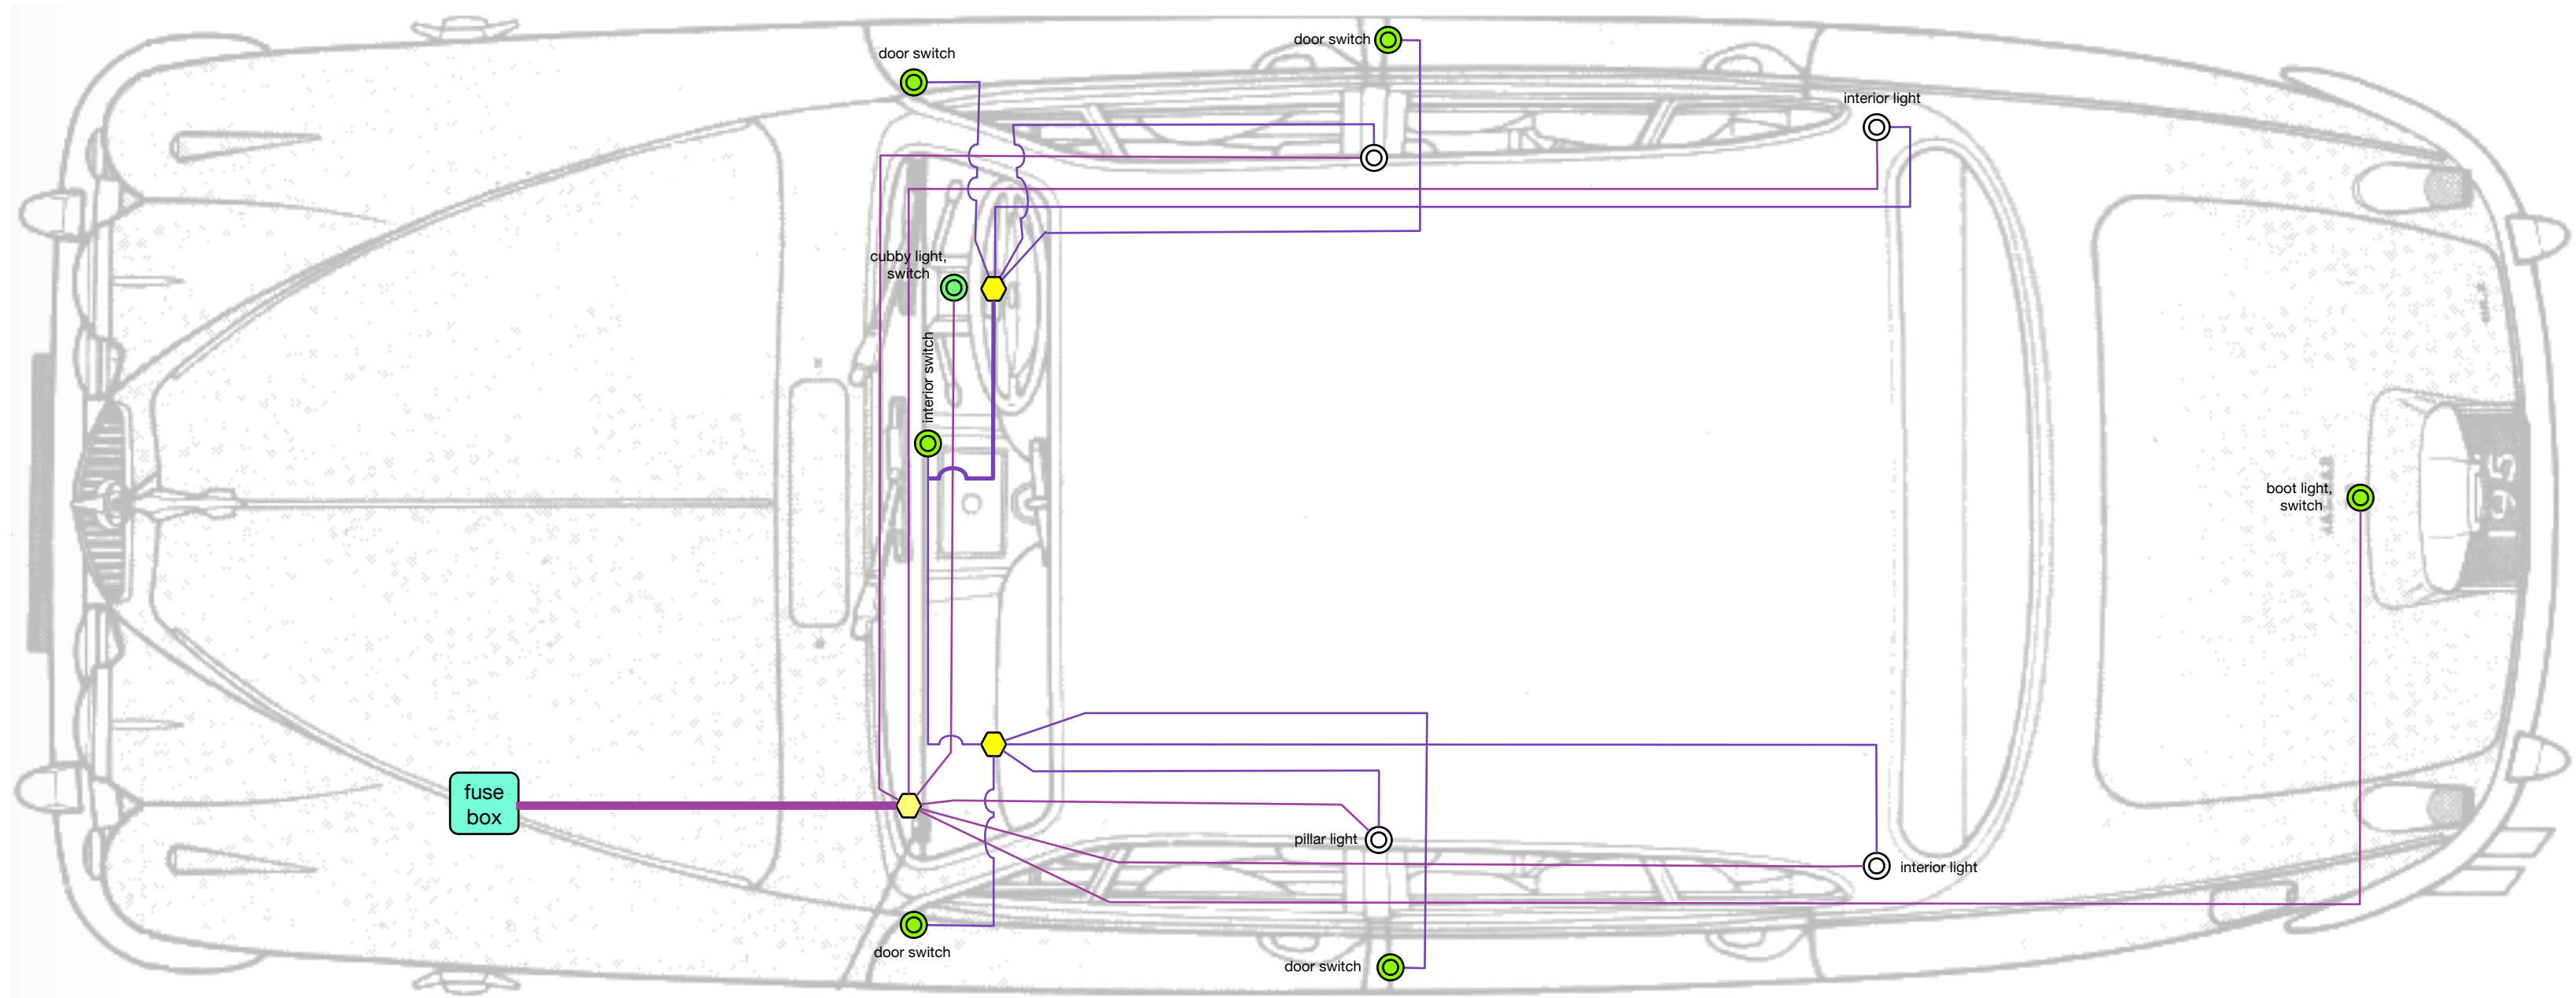

1 foot

	Kriss Motors Corporation 8345 NW 66th Street #8268 Miami, Florida 33166 KrissMotors.com
TITLE	HARNES LAYOUT Interior lights, boot
DATE	06/03/15