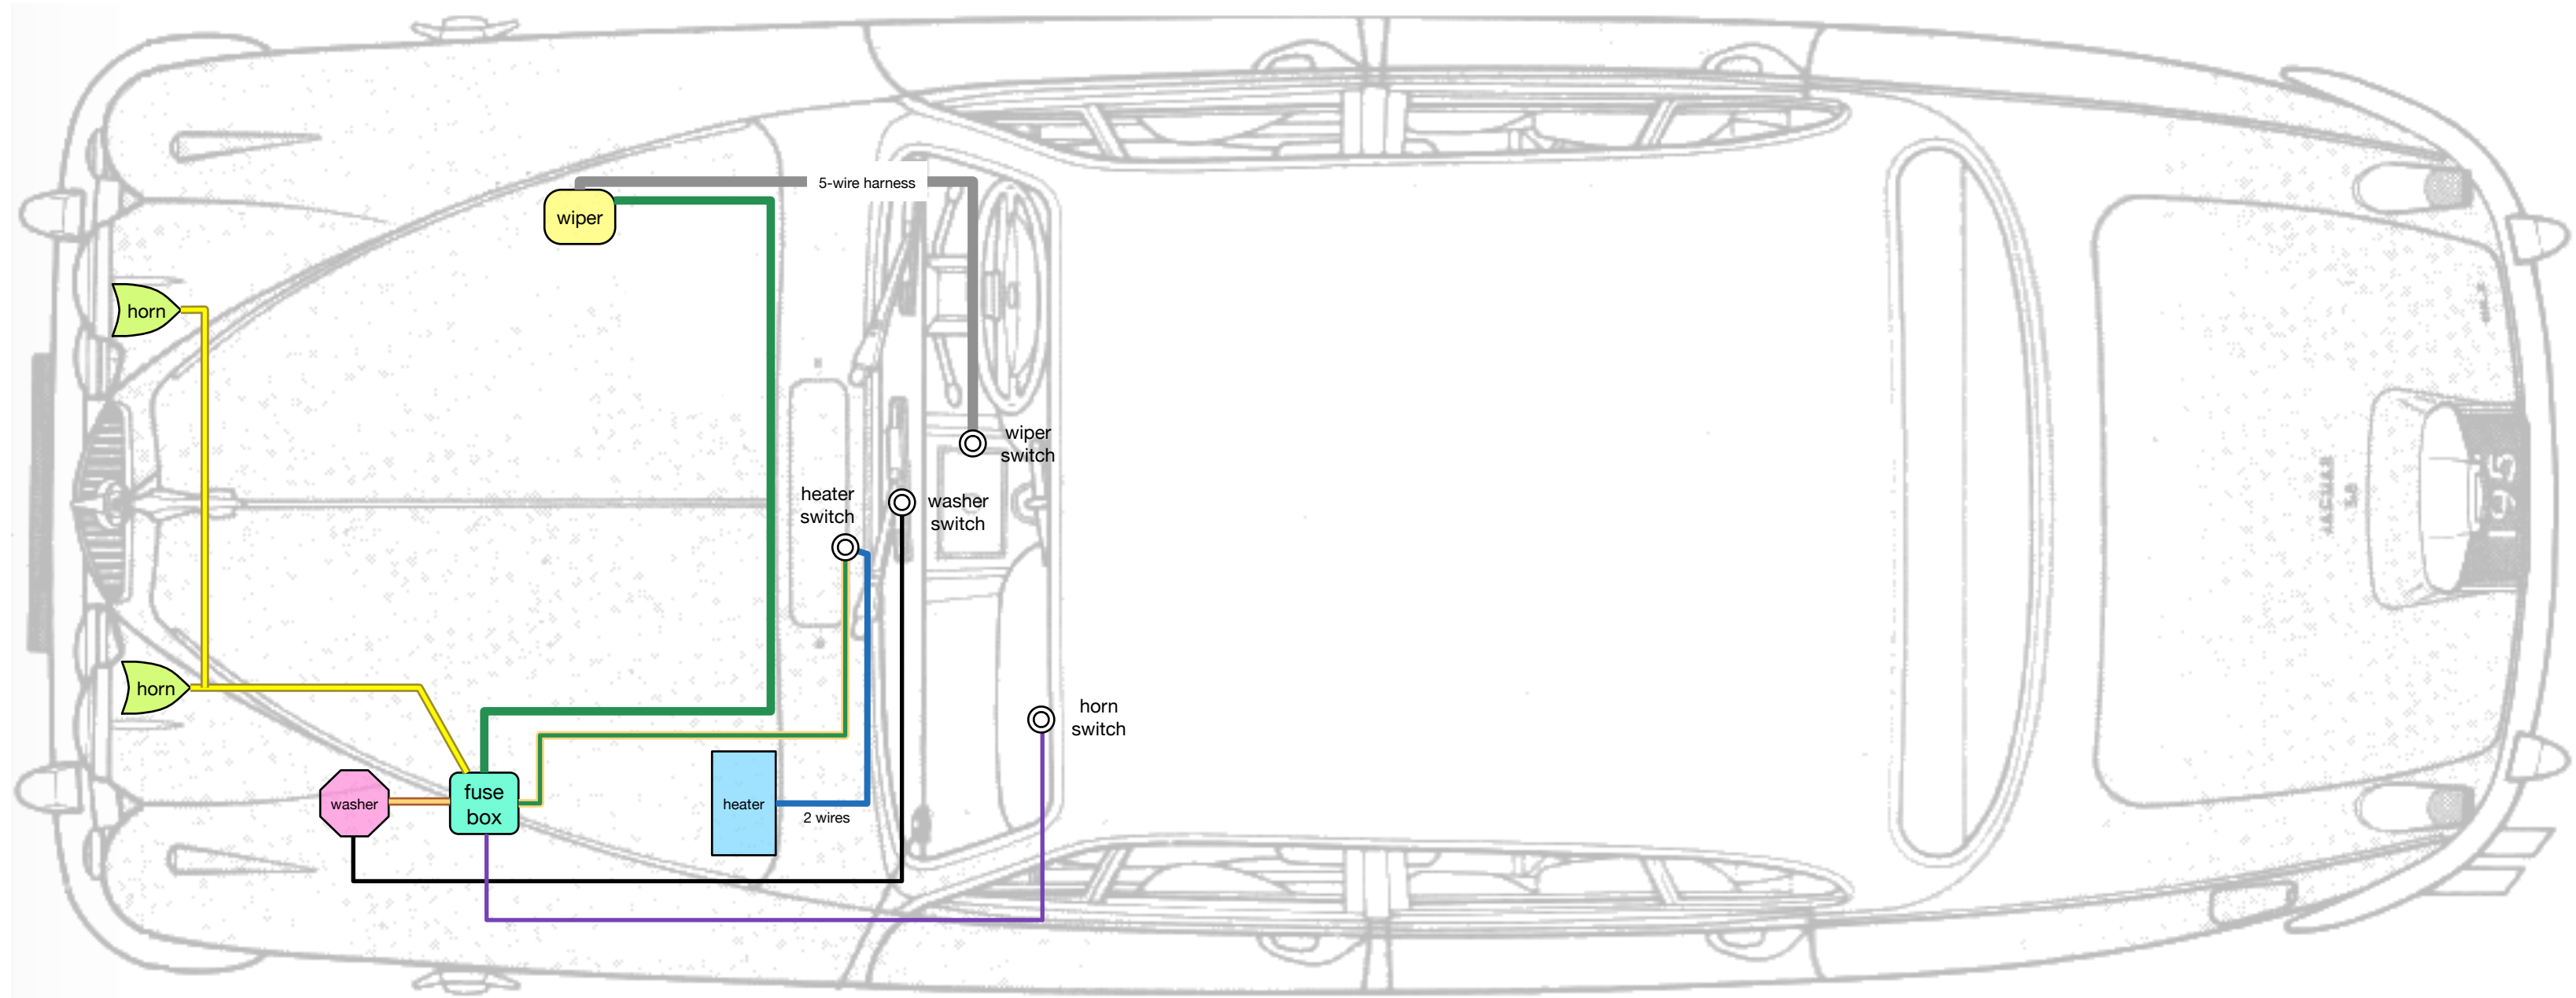

1 foot

	Kriss Motors Corporation 8345 NW 66th Street #8268 Miami, Florida 33166 KrissMotors.com	
	TITLE	HARNESS LAYOUT 2DIN head unit (Alpine)
DATE	06/03/15	

1 foot

Kriss Motors Corporation
8345 NW 66th Street #8268
Miami, Florida 33166
KrissMotors.com

TITLE	HARNESS LAYOUT Accessories
DATE	06/03/15

1 foot

	Kriss Motors Corporation 8345 NW 66th Street #8268 Miami, Florida 33166 KrissMotors.com
	TITLE HARNESS LAYOUT Engine DATE 06/03/15

1 foot

	<p>Kriss Motors Corporation 8345 NW 66th Street #8268 Miami, Florida 33166 KrissMotors.com</p>
	<p>TITLE HARNESS LAYOUT Exterior lights</p> <p>DATE 06/03/15</p>